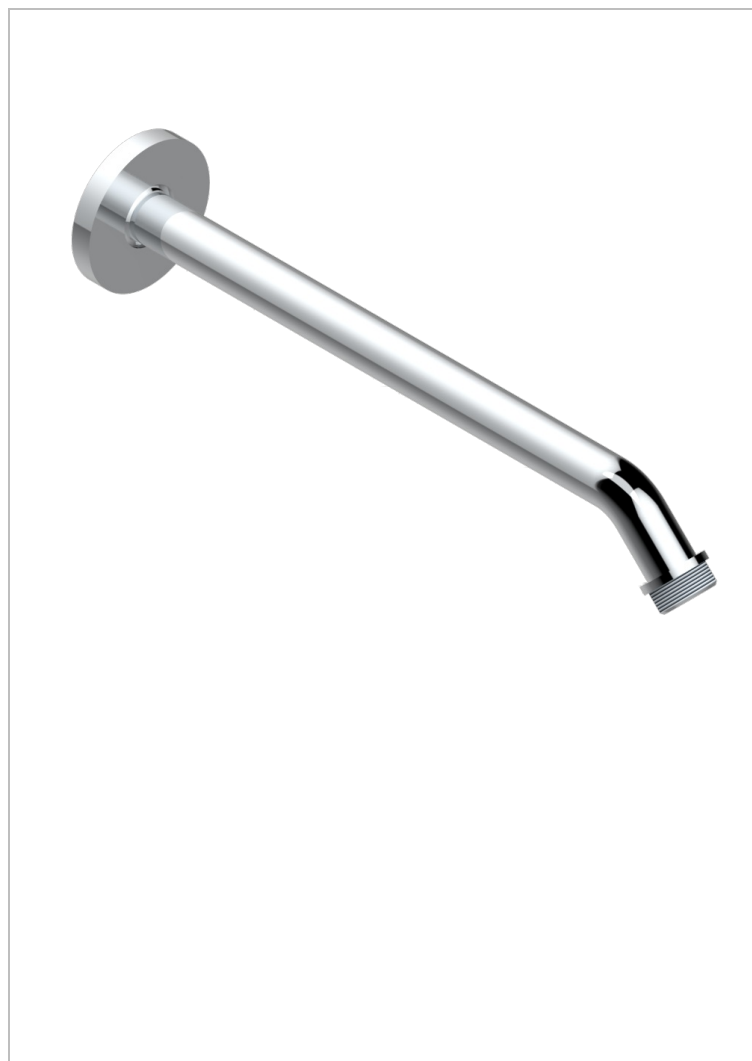

LE 11 BY ALBERTO PINTO WITH LEVER HANDLES

U2B-84/US

Horizontal shower arm, 45°, lg: 10"

CHARACTERISTIC

- Le 11 by Alberto Pinto with lever handles
- Horizontal shower arm, 45°, lg: 10"

AVAILABLE FINITIONS

Black nickel - D24

Blush PVD - H62

Brass color PVD - H49

Brown bronze color PVD - F33

Chrome polished - A02

Chrome polished / gold polished - G02

Copper antique matt, coated - H07

Gold color PVD - H52

Gold mat - F07