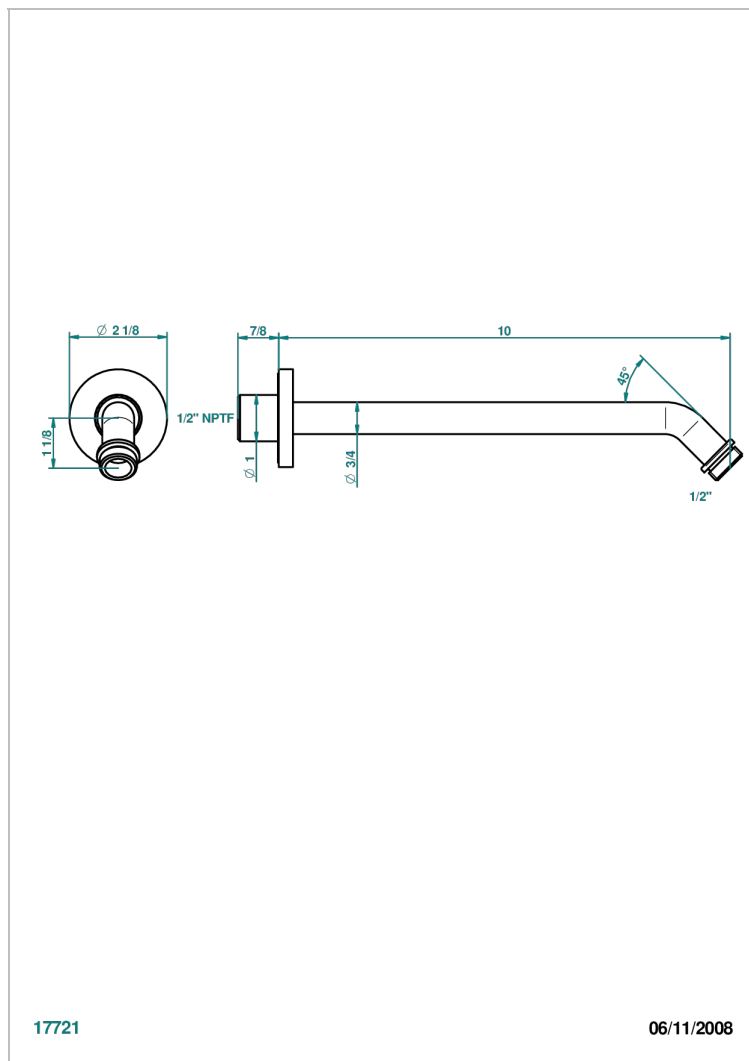

LE 11 BY ALBERTO PINTO WITH LEVER HANDLES

U2B-84/US

Horizontal shower arm, 45°, lg: 10"

CHARACTERISTIC

- Le 11 by Alberto Pinto with lever handles
- Horizontal shower arm, 45°, lg: 10"

AVAILABLE FINITIONS

Black nickel - D24