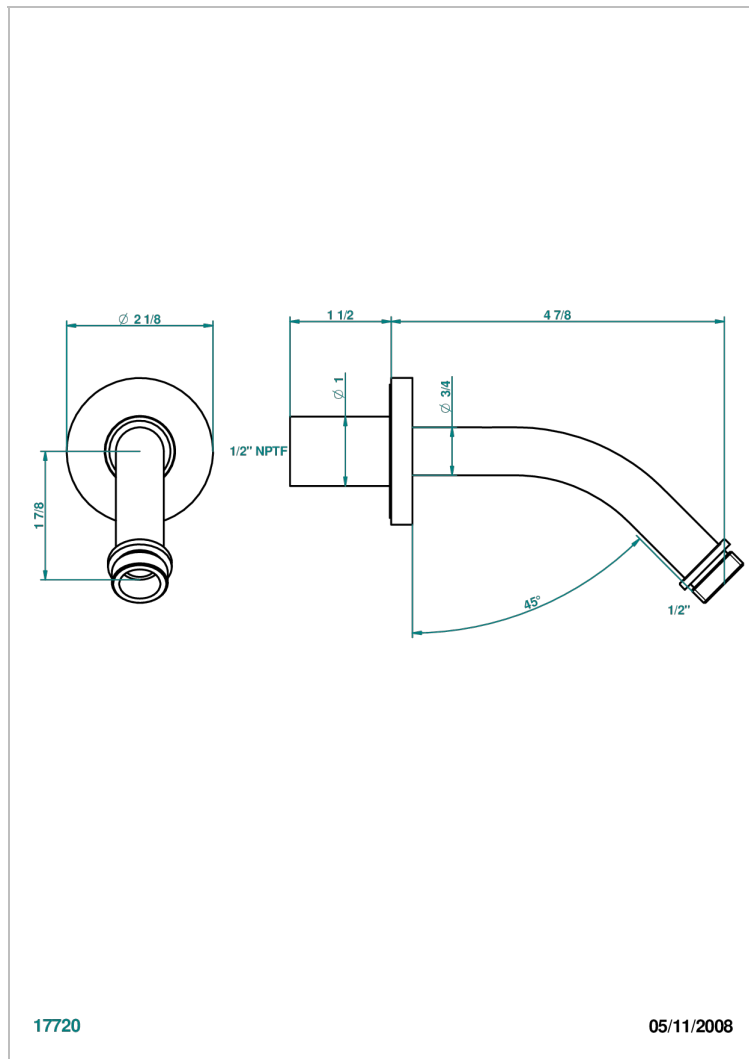

# LE 11 BY ALBERTO PINTO WITH LEVER HANDLES

U2B-82/US

Horizontal shower arm, 45°, lg: 4" 3/4

## CHARACTERISTIC

- Le 11 by Alberto Pinto with lever handles
- Horizontal shower arm, 45°, lg: 4" 3/4