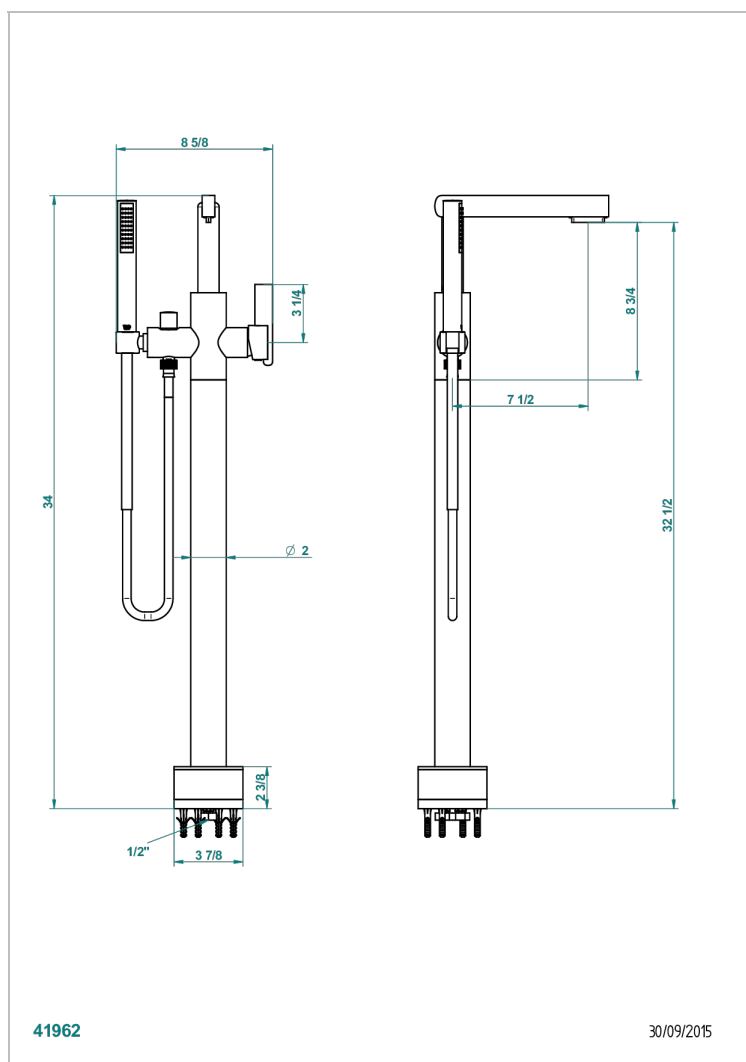

# LE 11 BY ALBERTO PINTO WITH LEVER HANDLES

U2B-6508S

Free-standing single lever bath mixer with handshower with Easyclean system

## CHARACTERISTIC

- Le 11 by Alberto Pinto with lever handles
- Free-standing single lever bath mixer with handshower with Easyclean system

## TECHNICAL SPECS

- Recommandé : 3 bars (max. 5 bars) - Advised : 43,5 psi (max. 72 psi)
- Bec : 22 l/min à 3 bars - Douchette : 9,5 l/min à 3 bars
- Spout : 5.82 gpm at 43.5 psi - Handshower : 2.5 gpm at 43.5 psi