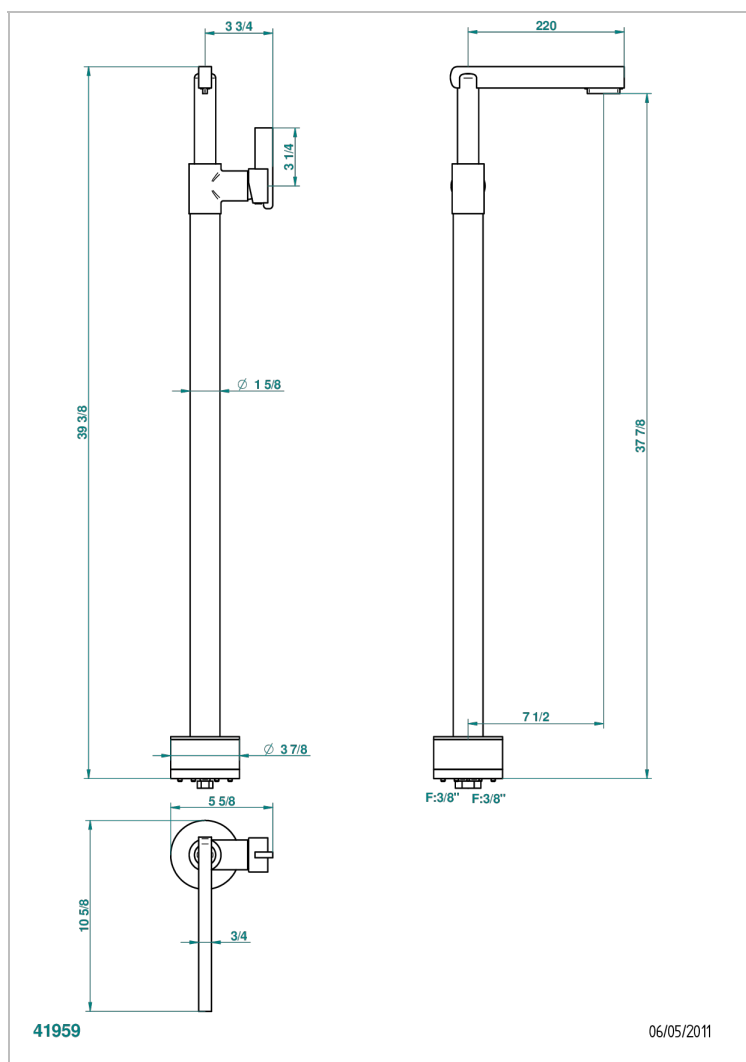

LE 11 BY ALBERTO PINTO WITH LEVER HANDLES

U2B-6500S

Floor mounted lavatory faucet

CHARACTERISTIC

- Le 11 by Alberto Pinto with lever handles
- Floor mounted lavatory faucet

TECHNICAL SPECS

- Recommandé : 3 bars (max. 5 bars) - Advised : 43,5 psi (max. 72 psi)
- 8,2 l/min à 3 bars (2.2 gpm at 43.5 psi)