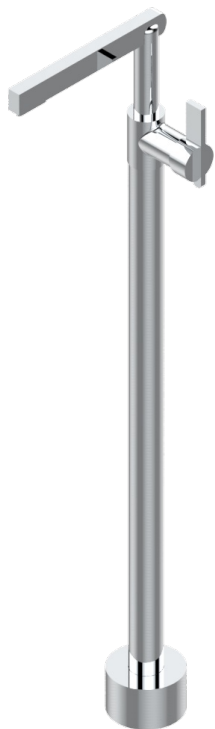

LE 11 BY ALBERTO PINTO WITH LEVER HANDLES

U2B-6500S

Floor mounted lavatory faucet

CHARACTERISTIC

- Le 11 by Alberto Pinto with lever handles
- Floor mounted lavatory faucet

TECHNICAL SPECS

- Recommandé : 3 bars (max. 5 bars) - Advised : 43,5 psi (max. 72 psi)
- 8,2 l/min à 3 bars (2.2 gpm at 43.5 psi)

AVAILABLE FINITIONS

Black nickel - D24

Blush PVD - H62

Brass color PVD - H49

Brown bronze color PVD - F33

Chrome polished - A02

Chrome polished / gold polished - G02

Copper antique matt, coated - H07

Gold color PVD - H52

Gold mat - F07

Gold polished - F01

Gold satiny - F03

Graphite PVD - H64

Light coated bronze - D01

Matt Umber PVD - H67

Matt blush PVD - H60

Nickel antique / Sovereign - H28

Nickel color PVD - H55

Nickel polished - B01

Rose Gold - F27

Satin chrome - C03

Silver polished, antique - H03

Silver rhodium - F18

Soft gold - F30