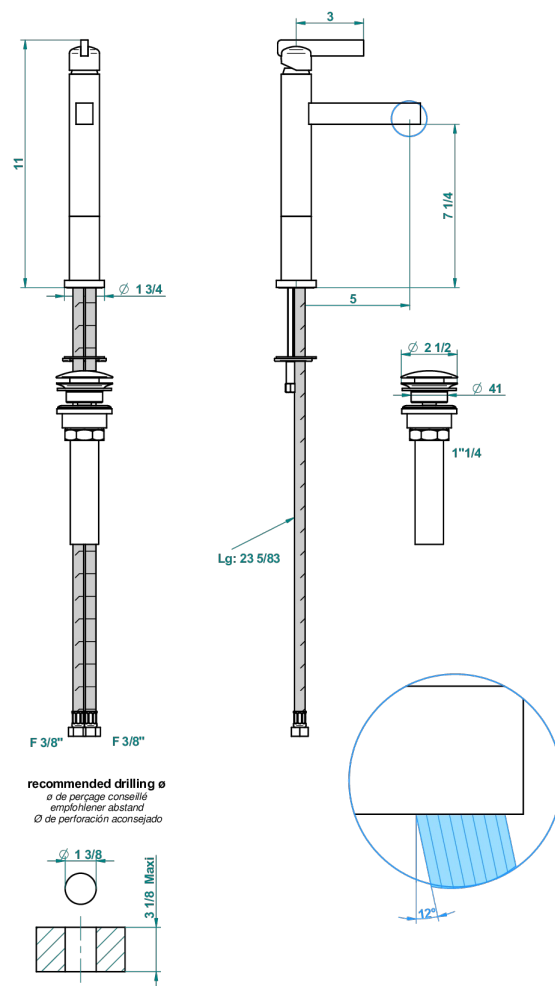

LE 11 BY ALBERTO PINTO WITH LEVER HANDLES

U2B-6500D/US

Single lever faucet without drain - medium version

CHARACTERISTIC

- Le 11 by Alberto Pinto with lever handles
- Single lever faucet without drain - medium version

TECHNICAL SPECS

- Recommandé : 3 bars (max. 5 bars) - Advised : 43,5 psi (max. 72 psi)
- 5,7 l/min à 3 bars (1.5 gpm at 43.5 psi)
- 1.2 gpm on demand in accordance with California's rules

AVAILABLE FINITIONS