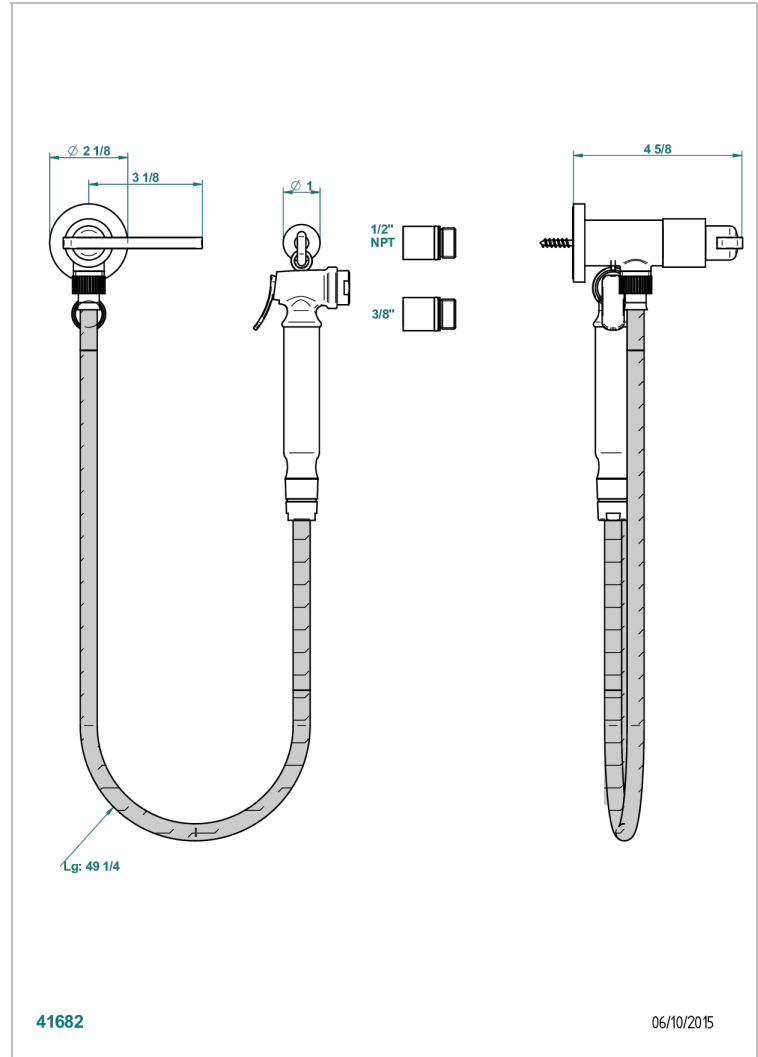

# LE 11 BY ALBERTO PINTO WITH LEVER HANDLES

U2B-5840/8US

Handheld spray bidet with hose, elbow and hook

THG<sup>®</sup>  
PARIS

## CHARACTERISTIC

- Le 11 by Alberto Pinto with lever handles
- Handheld spray bidet with hose, elbow and hook