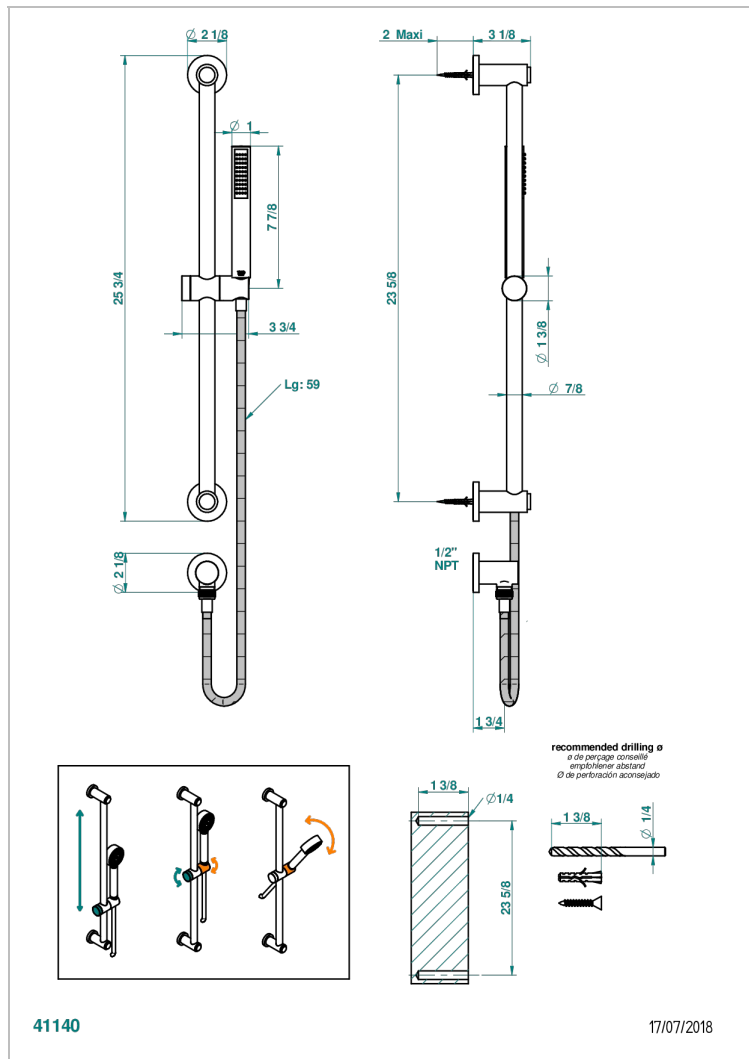

LE 11 BY ALBERTO PINTO WITH LEVER HANDLES

U2B-58/US

Slide bar with handsower and elbow

41140

17/07/2018

CHARACTERISTIC

- Le 11 by Alberto Pinto with lever handles
- Slide bar with handsower and elbow

AVAILABLE FINITIONS

Black nickel - D24

Blush PVD - H62

Brass color PVD - H49

Brown bronze color PVD - F33

Chrome polished - A02

Chrome polished / gold polished - G02

Copper antique matt, coated - H07

Gold color PVD - H52

Nickel color PVD - H55

Nickel polished - B01

Rose Gold - F27

Satin chrome - C03

Silver polished, antique - H03

Silver rhodium - F18

Soft gold - F30