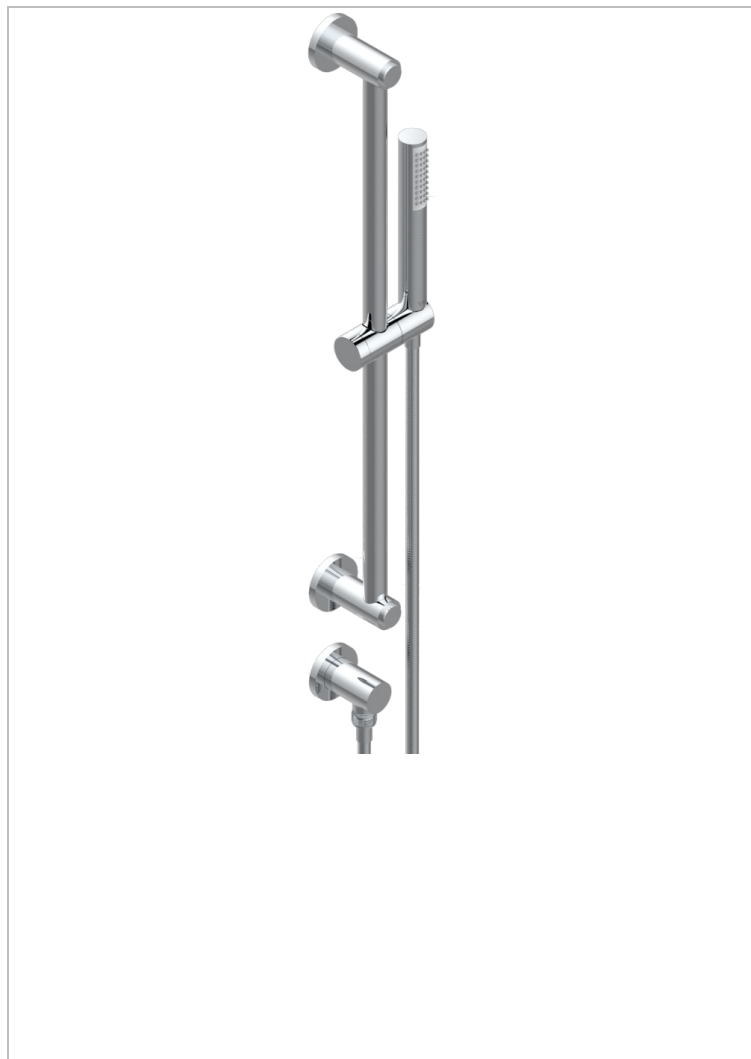

LE 11 BY ALBERTO PINTO WITH LEVER HANDLES

U2B-58/US

Slide bar with handsower and elbow

41140

17/07/2018

CHARACTERISTIC

- Le 11 by Alberto Pinto with lever handles
- Slide bar with handsower and elbow

AVAILABLE FINITIONS

Black nickel - D24

Blush PVD - H62

Brass color PVD - H49

Brown bronze color PVD - F33

Chrome polished - A02

Chrome polished / gold polished - G02

Copper antique matt, coated - H07

Gold color PVD - H52

Matt brown bronze color PVD - F34

Matt chrome (American satin) - C02

Matt gold color PVD - H53

Matt graphite PVD - H65

Matt nickel (American satin) - C01

Matt nickel color PVD - H56

Nickel antique / Sovereign - H28

Nickel color PVD - H55

Nickel polished - B01

Rose Gold - F27

Satin chrome - C03

Silver polished, antique - H03

Silver rhodium - F18

Soft gold - F30