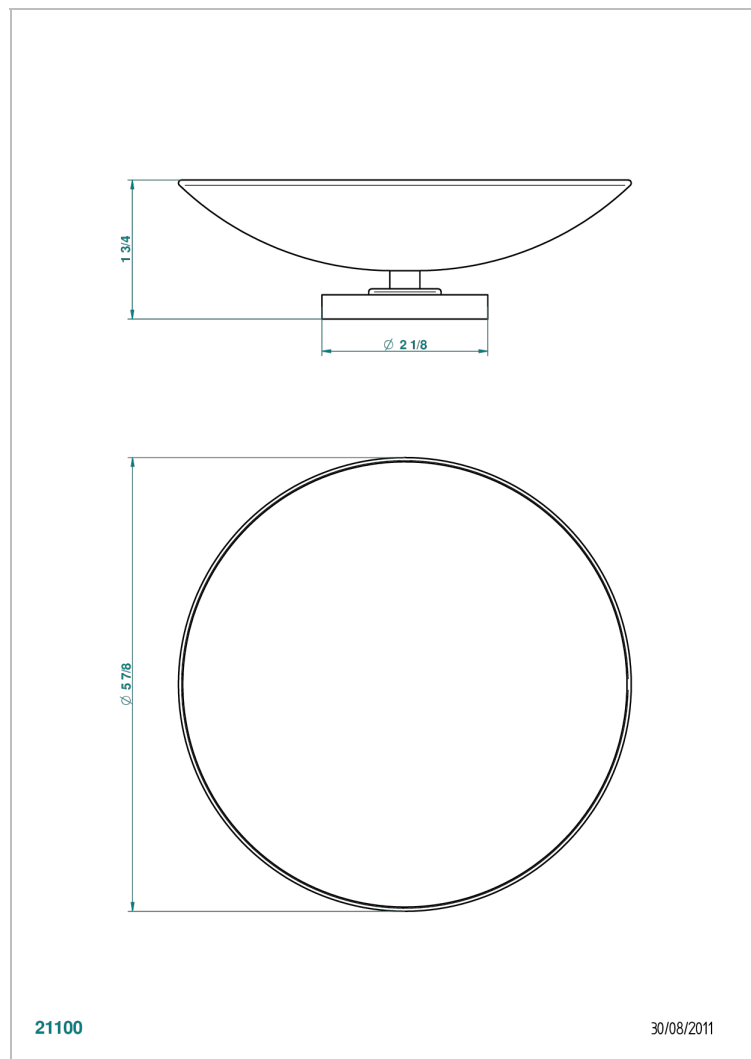

# LE 11 BY ALBERTO PINTO WITH LEVER HANDLES

U2B-544GM

Soap dish, freestanding , 6" diameter

## CHARACTERISTIC

- Le 11 by Alberto Pinto with lever handles
- Soap dish, freestanding , 6" diameter