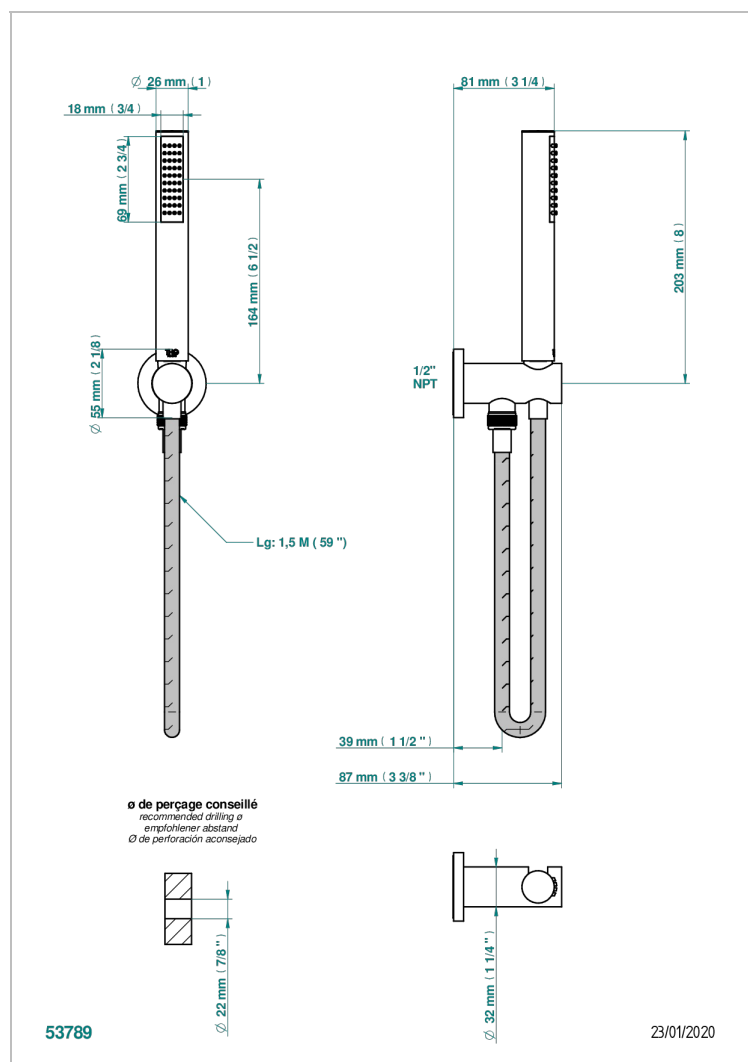

LE 11 BY ALBERTO PINTO WITH LEVER HANDLES

U2B-54/US

Wall mounted handshower with integrated fixed hook

CHARACTERISTIC

- Le 11 by Alberto Pinto with lever handles
- Wall mounted handshower with integrated fixed hook

AVAILABLE FINITIONS

Black nickel - D24

Blush PVD - H62

Brass color PVD - H49

Brown bronze color PVD - F33

Chrome polished - A02

Chrome polished / gold polished - G02

Copper antique matt, coated - H07

Nickel antique / Sovereign - H28

Nickel color PVD - H55

Nickel polished - B01

Rose Gold - F27

Satin chrome - C03

Silver polished, antique - H03

Silver rhodium - F18

Soft gold - F30