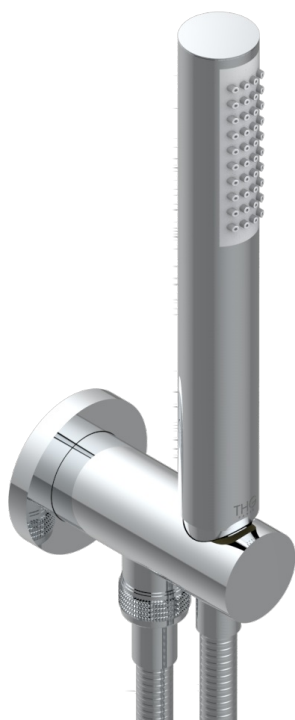

LE 11 BY ALBERTO PINTO WITH LEVER HANDLES

U2B-54/US

Wall mounted handshower with integrated fixed hook

CHARACTERISTIC

- Le 11 by Alberto Pinto with lever handles
- Wall mounted handshower with integrated fixed hook

AVAILABLE FINITIONS

Black nickel - D24

Blush PVD - H62

Brass color PVD - H49

Brown bronze color PVD - F33

Chrome polished - A02

Chrome polished / gold polished - G02

Copper antique matt, coated - H07

Gold color PVD - H52

Gold mat - F07

Gold polished - F01

Gold satiney - F03

Graphite PVD - H64

Light coated bronze - D01

Matt Umber PVD - H67

Matt blush PVD - H60

Nickel antique / Sovereign - H28

Nickel color PVD - H55

Nickel polished - B01

Rose Gold - F27

Satin chrome - C03

Silver polished, antique - H03

Silver rhodium - F18

Soft gold - F30