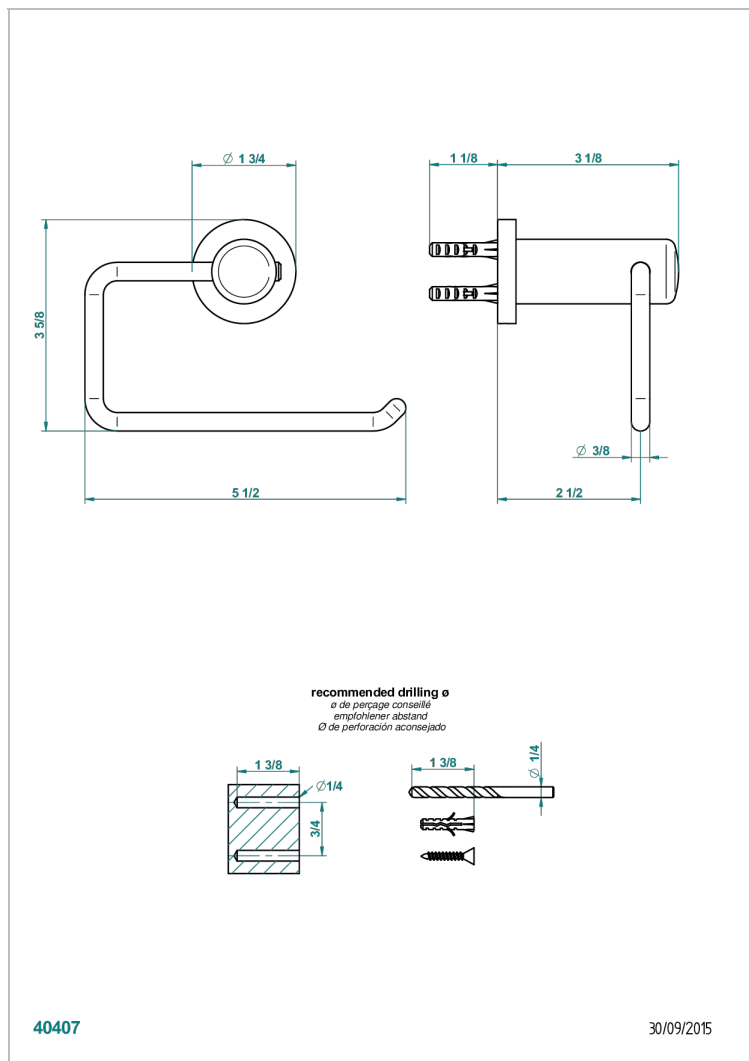

LE 11 BY ALBERTO PINTO WITH LEVER HANDLES

U2B-538A

Toilet paper holder, single mount without cover

CHARACTERISTIC

- Le 11 by Alberto Pinto with lever handles
- Toilet paper holder, single mount without cover