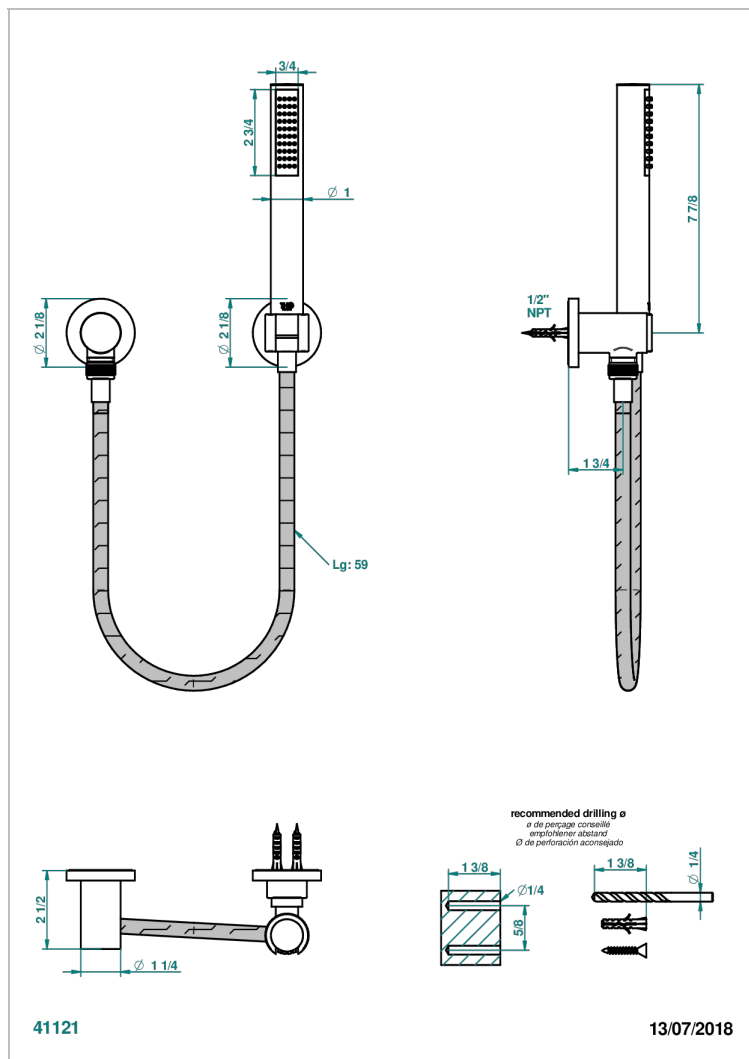

LE 11 BY ALBERTO PINTO WITH LEVER HANDLES

U2B-52/US

Wall mounted handshower with separate fixed hook

CHARACTERISTIC

- Le 11 by Alberto Pinto with lever handles
- Wall mounted handshower with separate fixed hook

AVAILABLE FINITIONS

Black nickel - D24

Blush PVD - H62

Brass color PVD - H49

Brown bronze color PVD - F33

Chrome polished - A02

Chrome polished / gold polished - G02

Copper antique matt, coated - H07

Nickel antique / Sovereign - H28

Nickel color PVD - H55

Nickel polished - B01

Rose Gold - F27

Satin chrome - C03

Silver polished, antique - H03

Silver rhodium - F18

Soft gold - F30