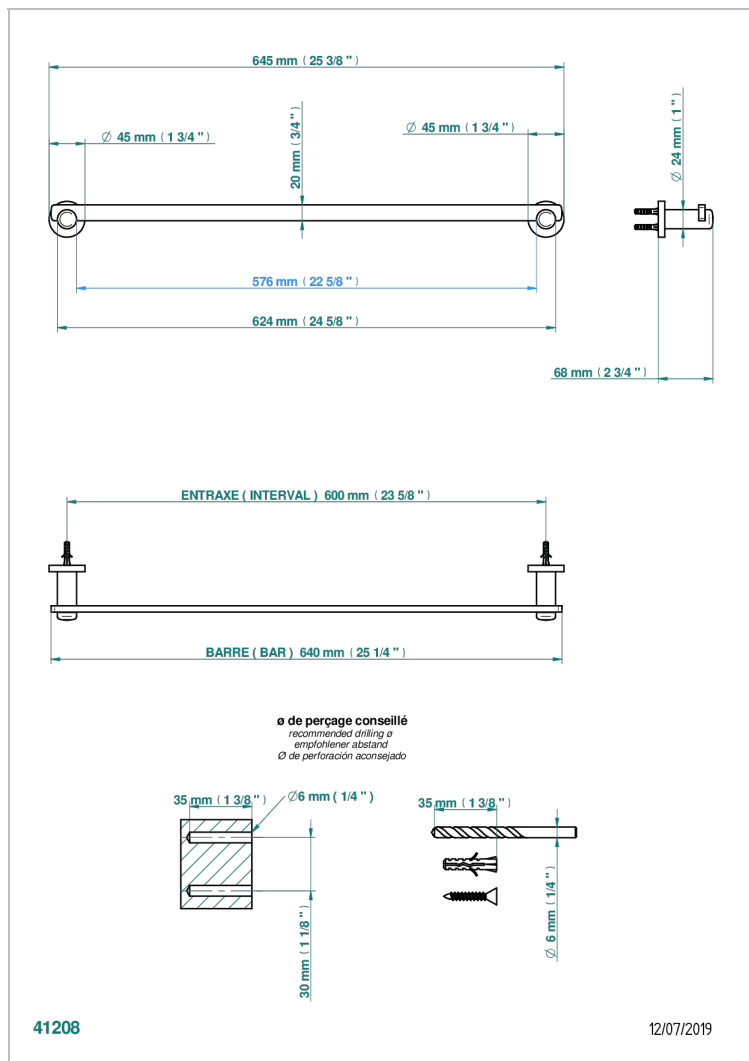

LE 11 BY ALBERTO PINTO WITH LEVER HANDLES

U2B-514/60

Towel bar, 24" long

CHARACTERISTIC

- Le 11 by Alberto Pinto with lever handles
- Towel bar, 24" long

AVAILABLE FINITIONS

Black nickel - D24

Blush PVD - H62