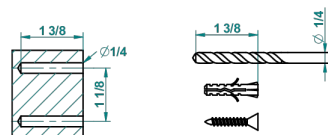

LE 11 BY ALBERTO PINTO WITH LEVER HANDLES

U2B-4720C

Metal toilet brush holder with brush with cover wall mounted

40857

30/09/2015

CHARACTERISTIC

- Le 11 by Alberto Pinto with lever handles
- Metal toilet brush holder with brush with cover wall mounted

AVAILABLE FINITIONS

Black nickel - D24

Blush PVD - H62

Brass color PVD - H49

Brown bronze color PVD - F33

Chrome polished - A02

Chrome polished / gold polished - G02

Copper antique matt, coated - H07

Gold color PVD - H52

Gold mat - F07

Gold polished - F01

Gold satiney - F03

Graphite PVD - H64

Light coated bronze - D01

Matt Umber PVD - H67

Matt blush PVD - H60

Matt brass color PVD - H50

Matt brown bronze color PVD - F34

Matt chrome (American satin) - C02

Matt gold color PVD - H53

Matt graphite PVD - H65

Matt nickel (American satin) - C01

Matt nickel color PVD - H56

Nickel antique / Sovereign - H28

Nickel color PVD - H55

Nickel polished - B01

Rose Gold - F27

Satin chrome - C03

Silver polished, antique - H03

Silver rhodium - F18

Soft gold - F30