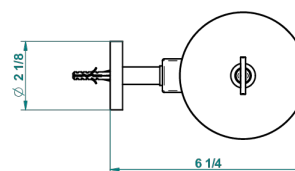

LE 11 BY ALBERTO PINTO WITH LEVER HANDLES

U2B-4720C

Metal toilet brush holder with brush with cover wall mounted

40857

30/09/2015

CHARACTERISTIC

- Le 11 by Alberto Pinto with lever handles
- Metal toilet brush holder with brush with cover wall mounted

AVAILABLE FINITIONS

Black nickel - D24

Blush PVD - H62

Brass color PVD - H49

Brown bronze color PVD - F33

Chrome polished - A02

Chrome polished / gold polished - G02

Copper antique matt, coated - H07

Gold color PVD - H52

Gold mat - F07

Gold polished - F01

Gold satiney - F03

Graphite PVD - H64

Light coated bronze - D01

Matt Umber PVD - H67

Matt blush PVD - H60

Matt brass color PVD - H50

Matt brown bronze color PVD - F34

Matt chrome (American satin) - C02

Matt gold color PVD - H53

Matt graphite PVD - H65

Matt nickel (American satin) - C01

Matt nickel color PVD - H56

Nickel antique / Sovereign - H28

Nickel color PVD - H55

Nickel polished - B01

Rose Gold - F27

Satin chrome - C03

Silver polished, antique - H03

Silver rhodium - F18

Soft gold - F30