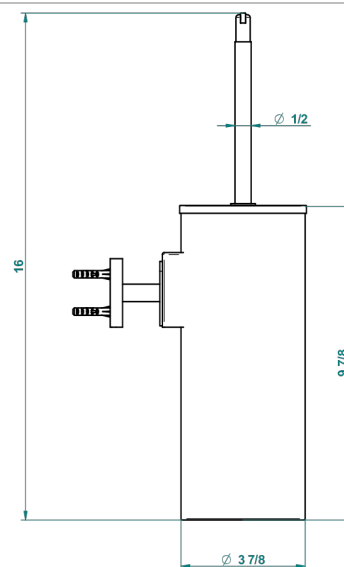

LE 11 BY ALBERTO PINTO WITH LEVER HANDLES

U2B-4720C

Metal toilet brush holder with brush with cover wall mounted

40857

30/09/2015

CHARACTERISTIC

- Le 11 by Alberto Pinto with lever handles
- Metal toilet brush holder with brush with cover wall mounted

AVAILABLE FINITIONS

Black nickel - D24

Blush PVD - H62

Brass color PVD - H49

Brown bronze color PVD - F33

Chrome polished - A02

Chrome polished / gold polished - G02

Copper antique matt, coated - H07

Gold color PVD - H52

Gold mat - F07

Gold polished - F01

Gold satiney - F03

Graphite PVD - H64

Light coated bronze - D01

Matt Umber PVD - H67

Matt blush PVD - H60

Matt brass color PVD - H50

Matt brown bronze color PVD - F34

Matt chrome (American satin) - C02

Matt gold color PVD - H53

Matt graphite PVD - H65

Matt nickel (American satin) - C01

Matt nickel color PVD - H56

Nickel antique / Sovereign - H28

Nickel color PVD - H55

Nickel polished - B01

Rose Gold - F27

Satin chrome - C03

Silver polished, antique - H03

Silver rhodium - F18

Soft gold - F30