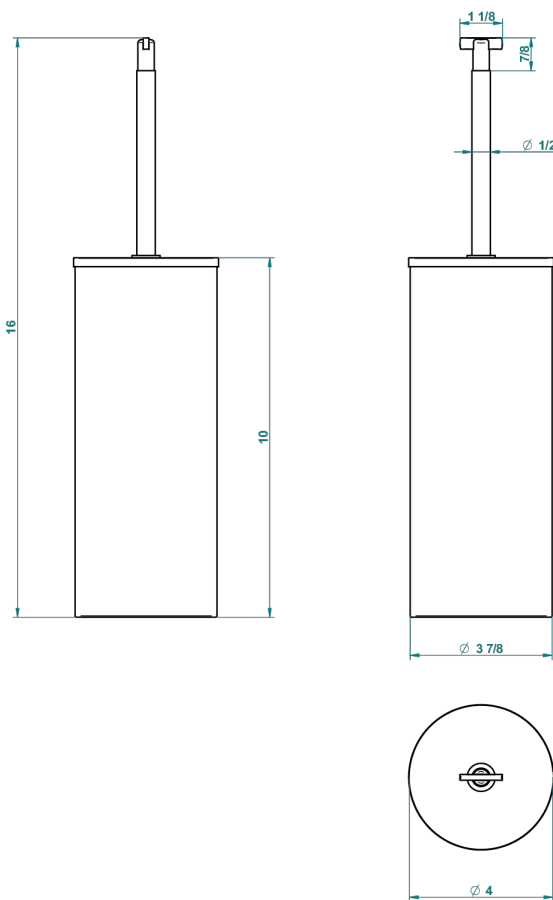

LE 11 BY ALBERTO PINTO WITH LEVER HANDLES

U2B-4700C

THG[®]
PARIS

Metal toilet brush holder with brush with cover floor mounted

40856

30/09/2015

CHARACTERISTIC

- Le 11 by Alberto Pinto with lever handles
- Metal toilet brush holder with brush with cover floor mounted