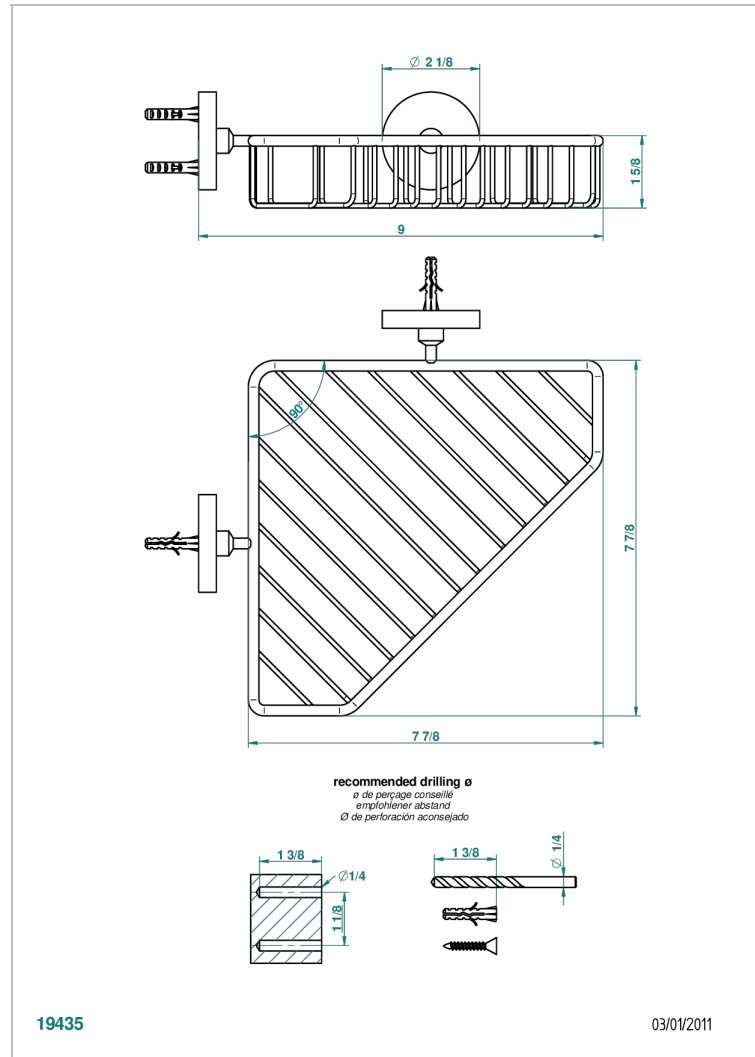

# LE 11 BY ALBERTO PINTO WITH LEVER HANDLES

U2B-3623

Large corner soap basket, wall mounted

THG<sup>®</sup>  
PARIS

19435

03/01/2011

## CHARACTERISTIC

- Le 11 by Alberto Pinto with lever handles
- Large corner soap basket, wall mounted