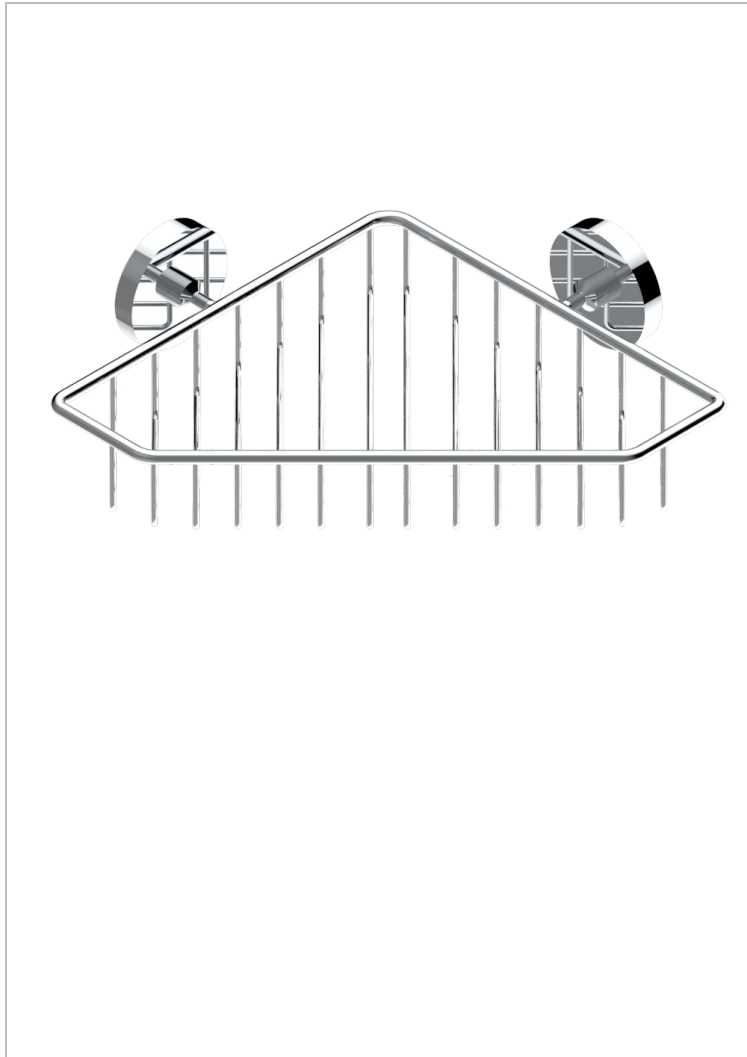

# LE 11 BY ALBERTO PINTO WITH LEVER HANDLES

U2B-3623

Large corner soap basket, wall mounted

THG<sup>®</sup>  
PARIS

19435

03/01/2011

## CHARACTERISTIC

- Le 11 by Alberto Pinto with lever handles
- Large corner soap basket, wall mounted