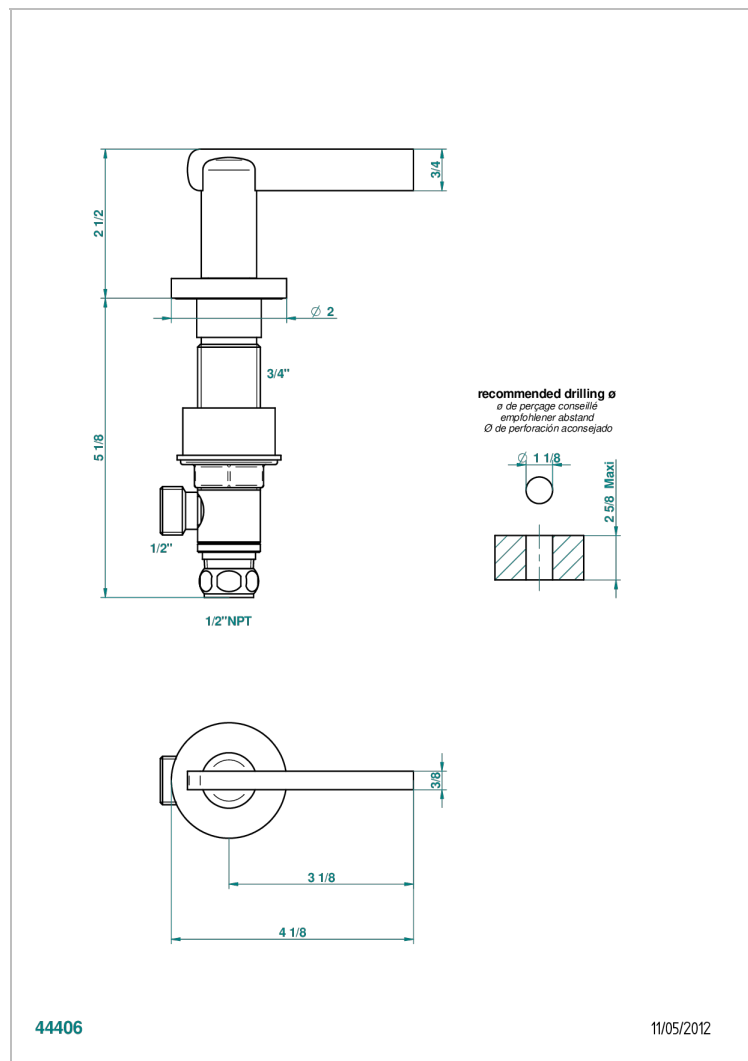

LE 11 BY ALBERTO PINTO WITH LEVER HANDLES

U2B-35/CUS

1/2" deck valve with trim for lavatory - Cold

44406

11/05/2012

CHARACTERISTIC

- Le 11 by Alberto Pinto with lever handles
- 1/2" deck valve with trim for lavatory - Cold