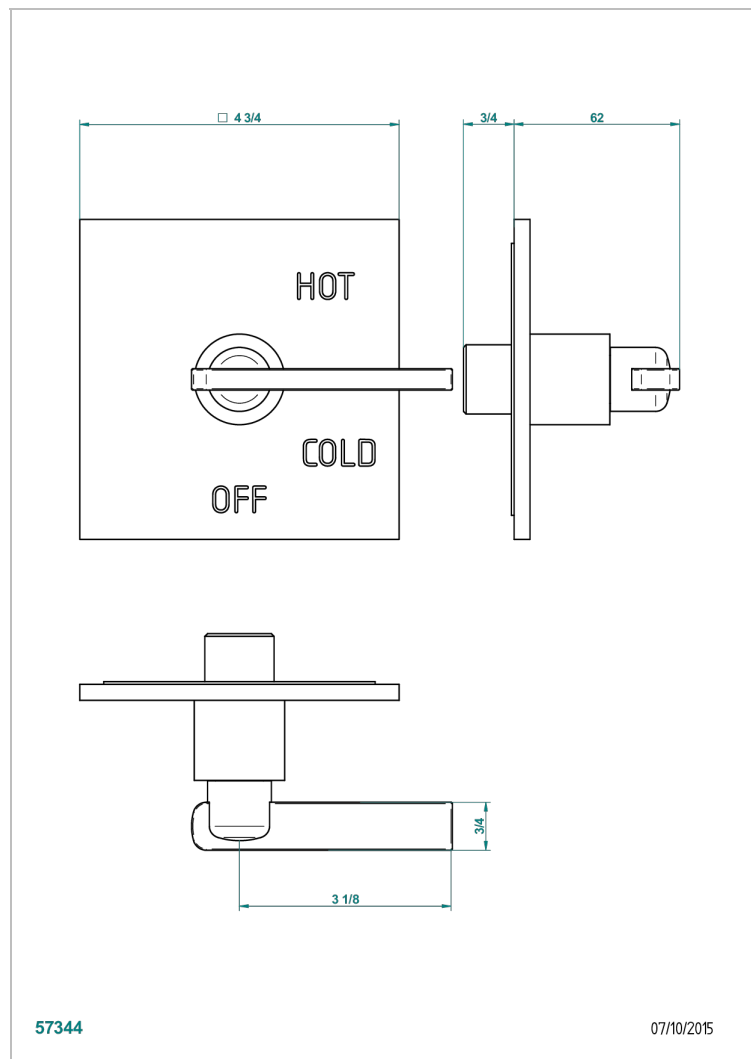

LE 11 BY ALBERTO PINTO WITH LEVER HANDLES

U2B-320B

Trim for pressure balance valve

CHARACTERISTIC

- Le 11 by Alberto Pinto with lever handles
- Trim for pressure balance valve

RELATED SKU'S

- Ref. G00-320A 1/2 " Pressure balance valve