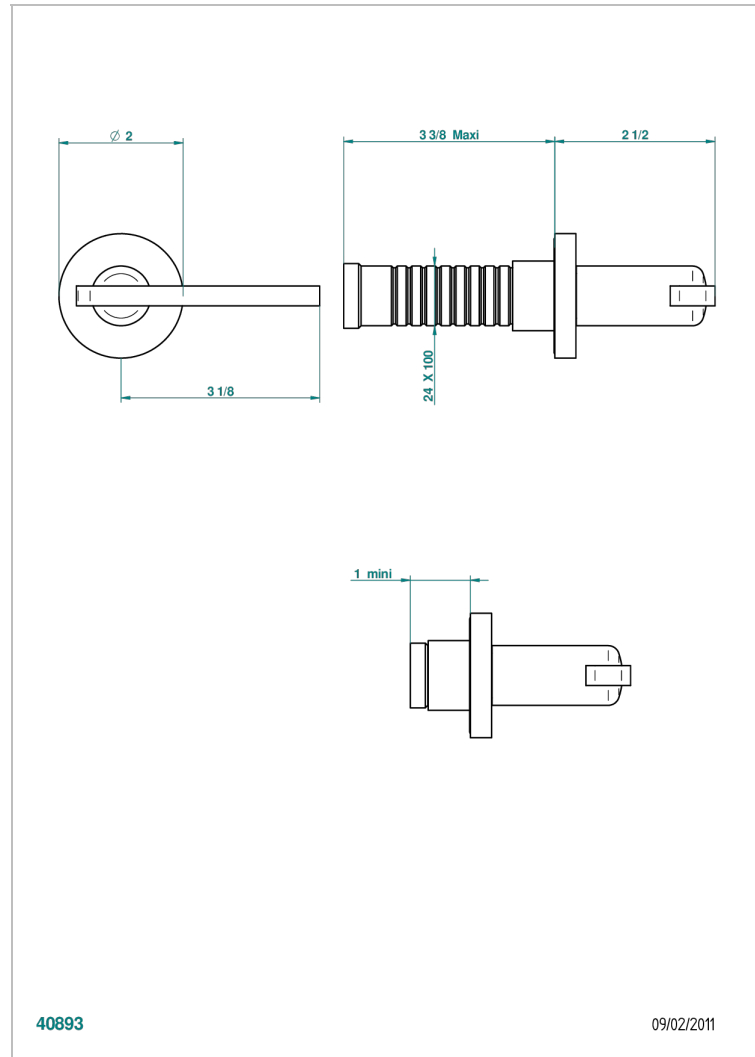

LE 11 BY ALBERTO PINTO WITH LEVER HANDLES

U2B-30B

Wall volume control 30 & 32 trim

THG[®]
PARIS

40893

09/02/2011

CHARACTERISTIC

- Le 11 by Alberto Pinto with lever handles
- Wall volume control 30 & 32 trim

RELATED SKU'S

- Ref. G00-32CUSA 3/4" Volume control wall valve with ceramic cartridge
- Ref. G00-32HUSA 3/4" Volume control wall valve with ceramic cartridge counterclockwise
- Ref. G00-30CUSA 1/2" volume control wall valve with ceramic cartridge
- Ref. G00-30HUSA 1/2" Volume control wall valve with ceramic cartridge counterclockwise