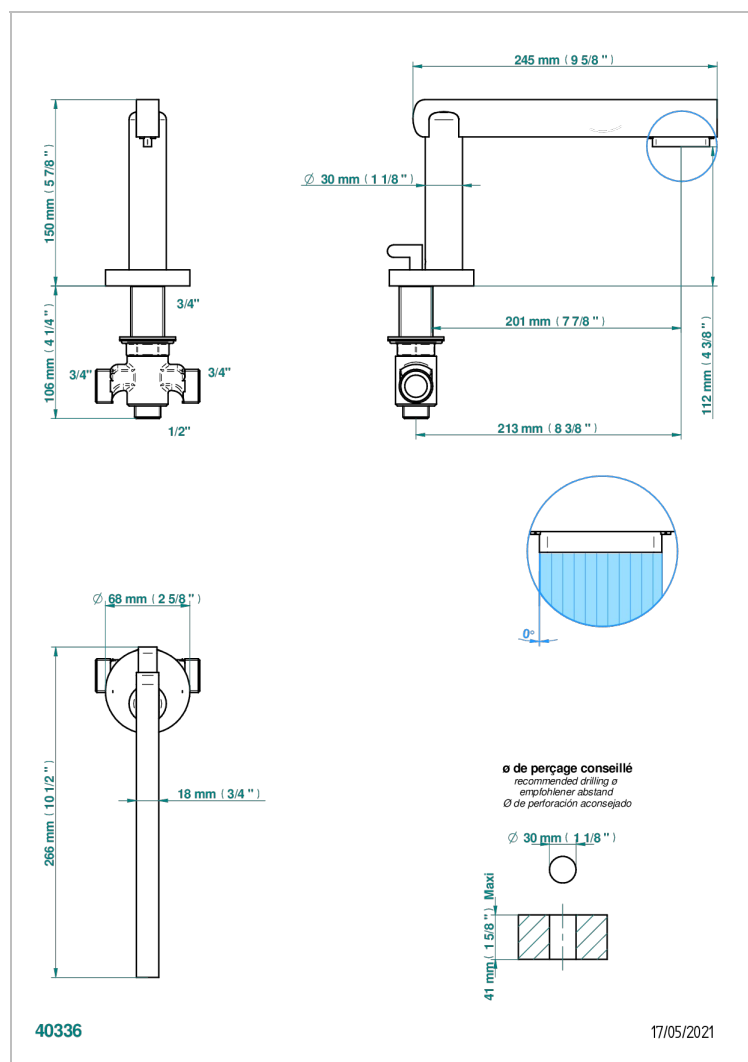

LE 11 BY ALBERTO PINTO WITH LEVER HANDLES

U2B-29SGI

Tub spout with integral diverter

CHARACTERISTIC

- Le 11 by Alberto Pinto with lever handles
- Tub spout with integral diverter

AVAILABLE FINITIONS

Black nickel - D24