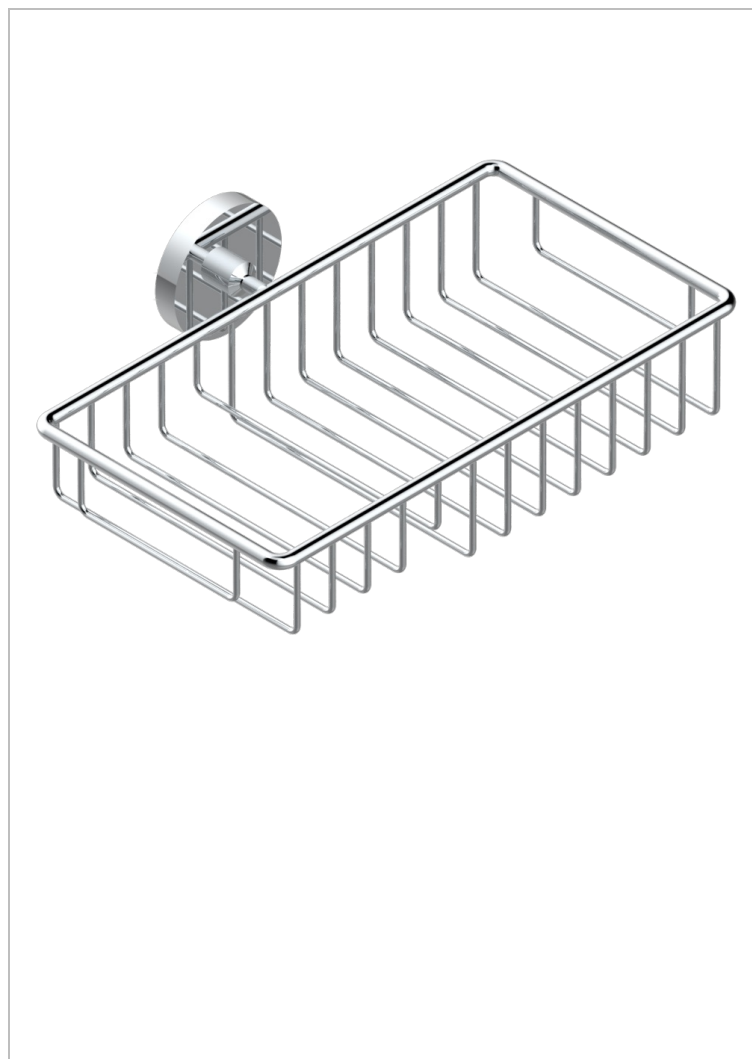

LE 11 BY ALBERTO PINTO WITH LEVER HANDLES

U2B-2620

Soap and sponge holder, wall mounted

14781

25/10/2016

CHARACTERISTIC

- Le 11 by Alberto Pinto with lever handles
- Soap and sponge holder, wall mounted

AVAILABLE FINITIONS

Nickel color PVD - H55

Nickel polished - B01

Rose Gold - F27

Satin chrome - C03

Silver polished, antique - H03

Silver rhodium - F18

Soft gold - F30