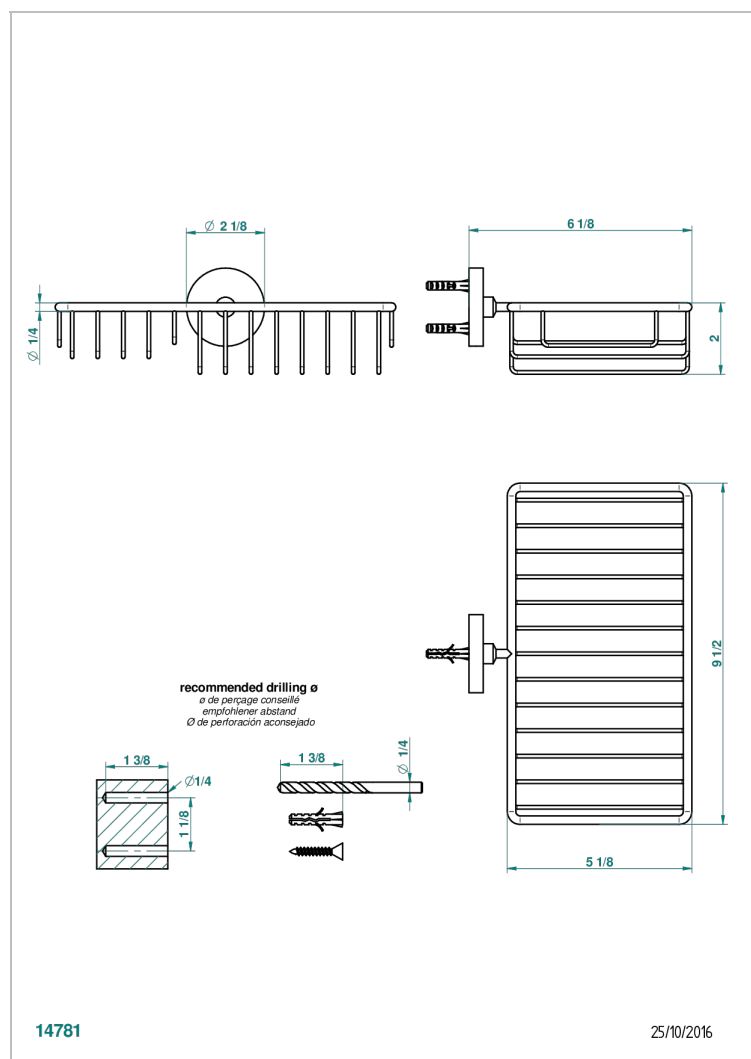

LE 11 BY ALBERTO PINTO WITH LEVER HANDLES

U2B-2620

Soap and sponge holder, wall mounted

14781

25/10/2016

CHARACTERISTIC

- Le 11 by Alberto Pinto with lever handles
- Soap and sponge holder, wall mounted

AVAILABLE FINITIONS