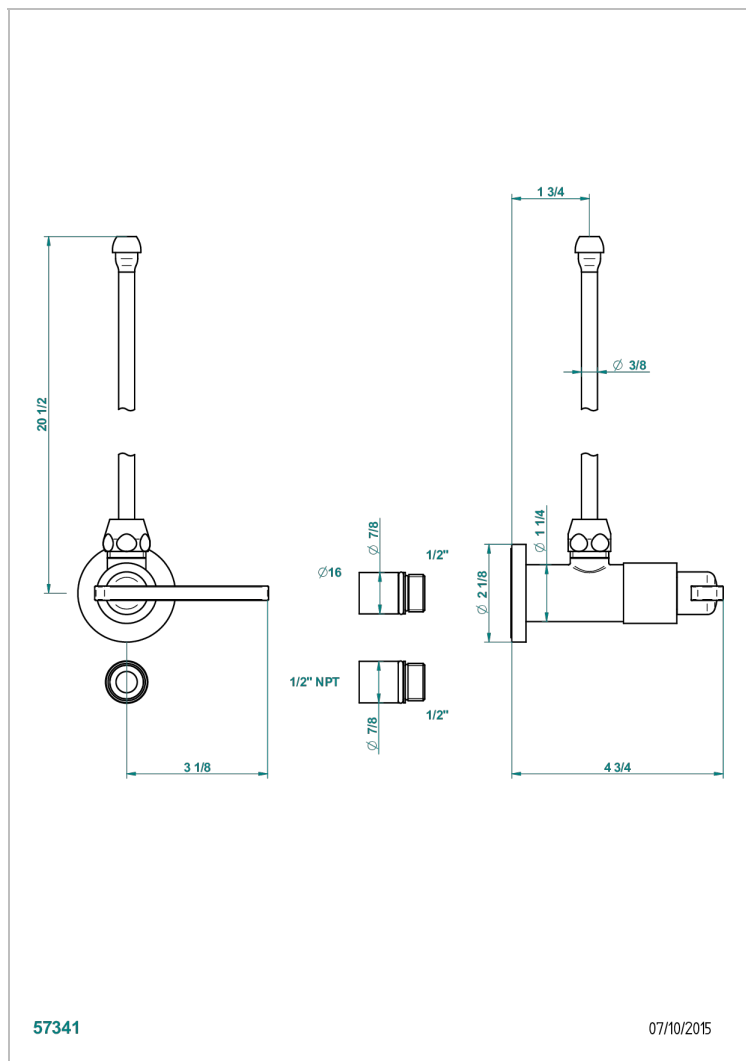

LE 11 BY ALBERTO PINTO WITH LEVER HANDLES

U2B-181/SLA

Angle supply valve with 3/8" adaptor set

CHARACTERISTIC

- Le 11 by Alberto Pinto with lever handles
- Angle supply valve with 3/8" adaptor set

AVAILABLE FINITIONS