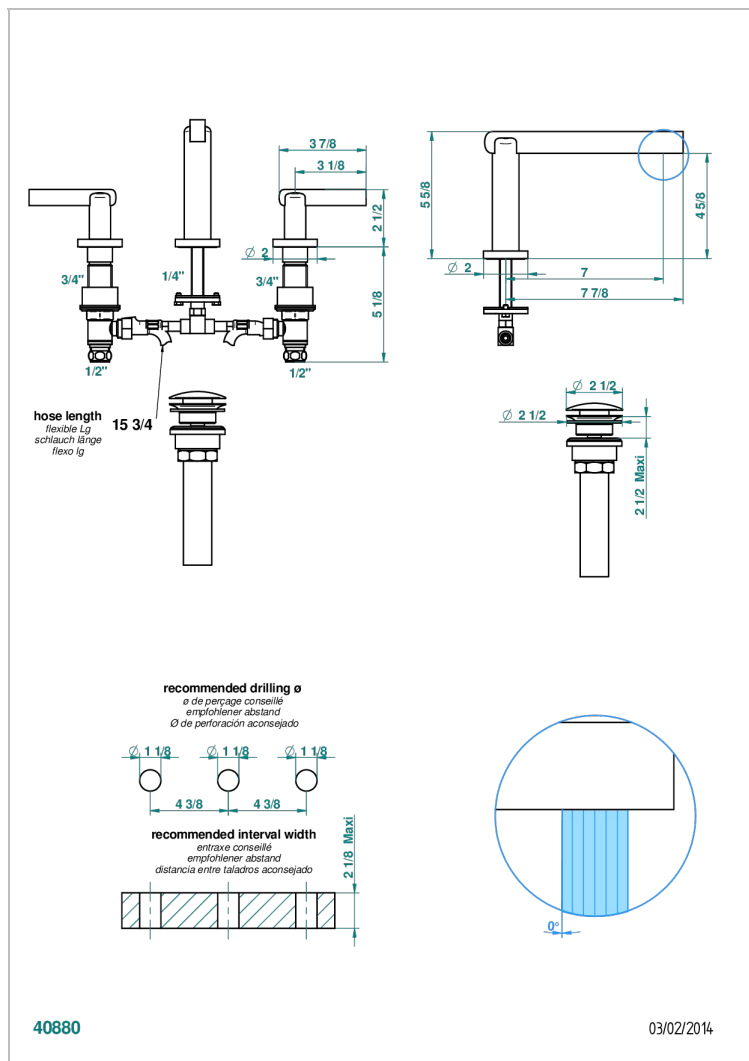

LE 11 BY ALBERTO PINTO WITH LEVER HANDLES

U2B-151/US

Widespread lavatory set with drain

CHARACTERISTIC

- Le 11 by Alberto Pinto with lever handles
- Widespread lavatory set with drain

TECHNICAL SPECS

- Recommandé : 3 bars (max. 5 bars) - Advised : 43,5 psi (max. 72 psi)
- 5,7 l/min à 3 bars (1.5 gpm at 43.5 psi)
- 1.2 gpm on demand in accordance with California's rules