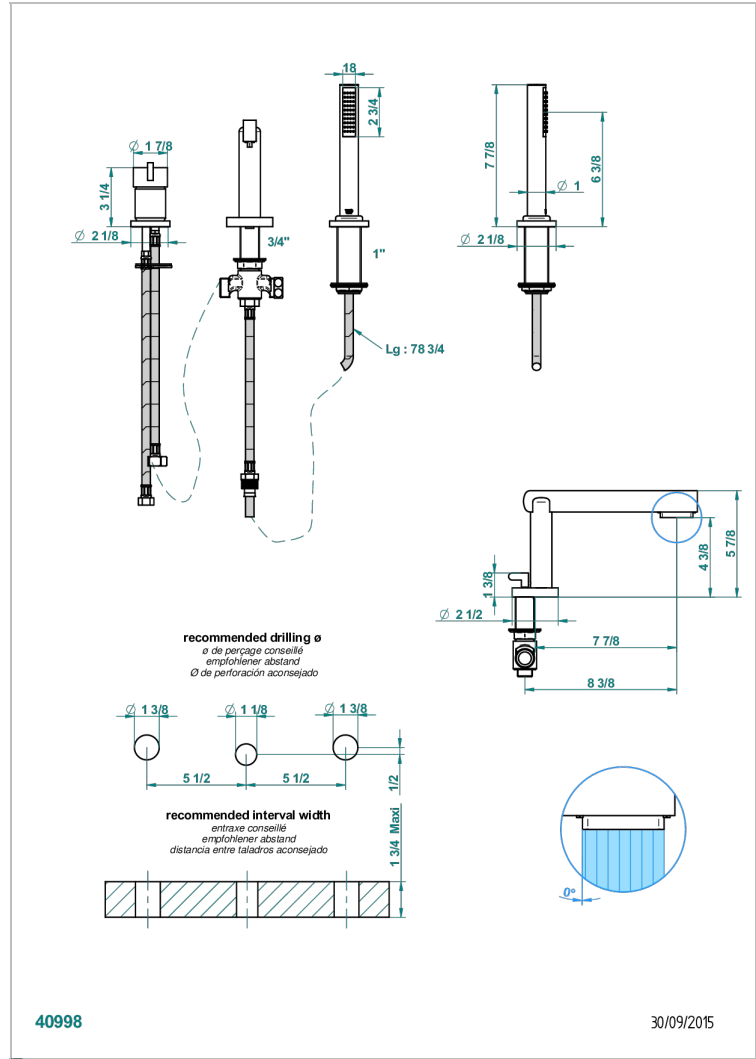

# LE 11 BY ALBERTO PINTO WITH LEVER HANDLES

U2B-113BSGUS

Deck mounted tub filler single control with diverter super goliath spout and handshower, 3/4" valves

## CHARACTERISTIC

- Le 11 by Alberto Pinto with lever handles
- Deck mounted tub filler single control with diverter super goliath spout and handshower, 3/4" valves

## TECHNICAL SPECS

- Reconnmandé : 3 bars (max. 5 bars) - Advised : 43,5 psi (max. 72 psi)
- Bec : 25 l/min à 3 bars - Douchette : 9,5 l/min à 3 bars
- Spout : 6.6 gpm at 43.5 psi - Handshower : 2.5 gpm at 43.5 psi