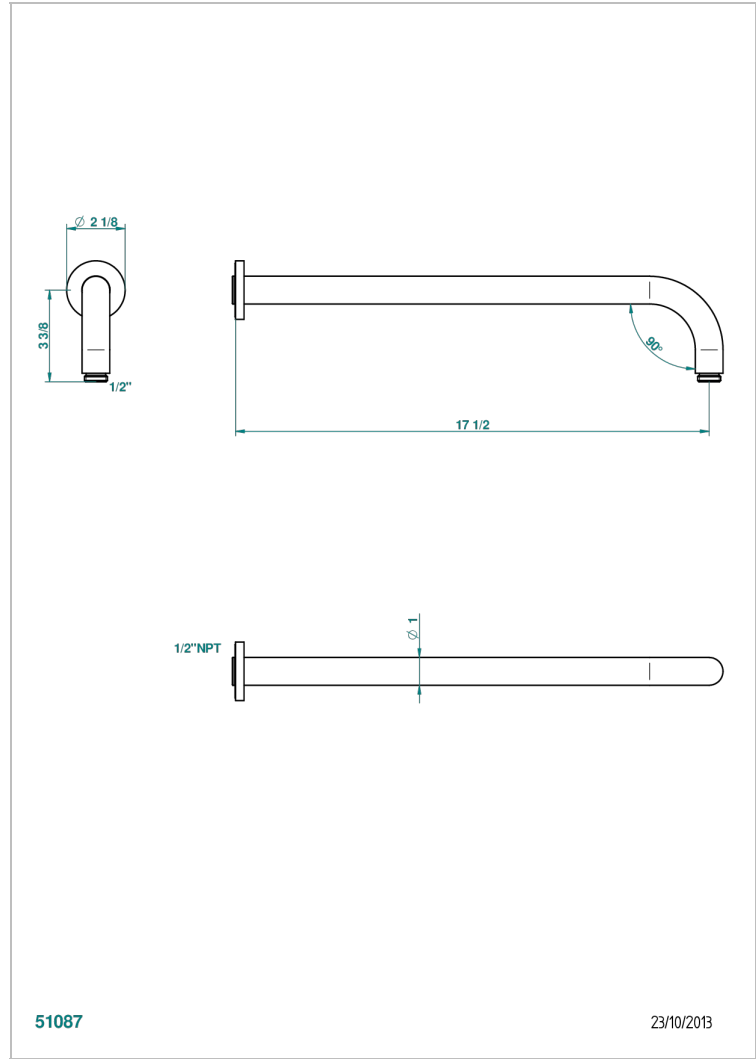

LE 11 BY ALBERTO PINTO

U2A-84L/US

Horizontal shower arm, 90°, lg: 17"

THG[®]
PARIS

51087

23/10/2013

CHARACTERISTIC

- Le 11 by Alberto Pinto
- Horizontal shower arm, 90°, lg: 17"