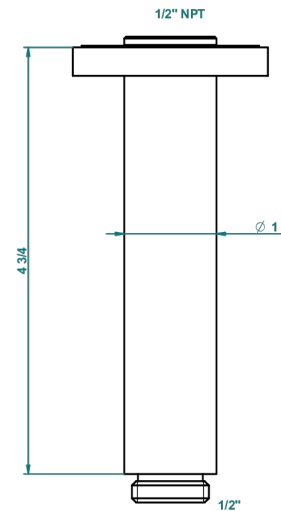

# LE 11 BY ALBERTO PINTO

U2A-82V/US

Vertical shower arm ceiling mounted 1/2" connection

17725

21/09/2015

## CHARACTERISTIC

- Le 11 by Alberto Pinto
- Vertical shower arm ceiling mounted 1/2" connection