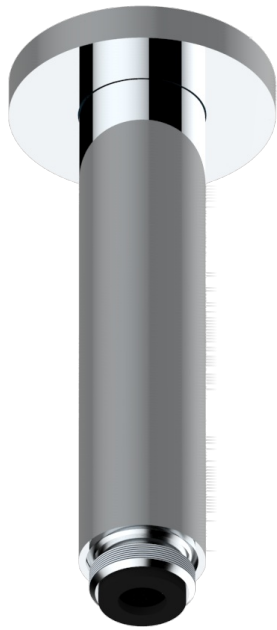

# LE 11 BY ALBERTO PINTO

U2A-82V/US

Vertical shower arm ceiling mounted 1/2" connection

17725

21/09/2015

## CHARACTERISTIC

- Le 11 by Alberto Pinto
- Vertical shower arm ceiling mounted 1/2" connection

## AVAILABLE FINITIONS

Black nickel - D24

Blush PVD - H62

Brass color PVD - H49

Brown bronze color PVD - F33

Chrome polished - A02

Chrome polished / gold polished - G02

Copper antique matt, coated - H07

Nickel antique / Sovereign - H28

Nickel color PVD - H55

Nickel polished - B01

Rose Gold - F27

Satin chrome - C03

Silver polished, antique - H03

Silver rhodium - F18

Soft gold - F30