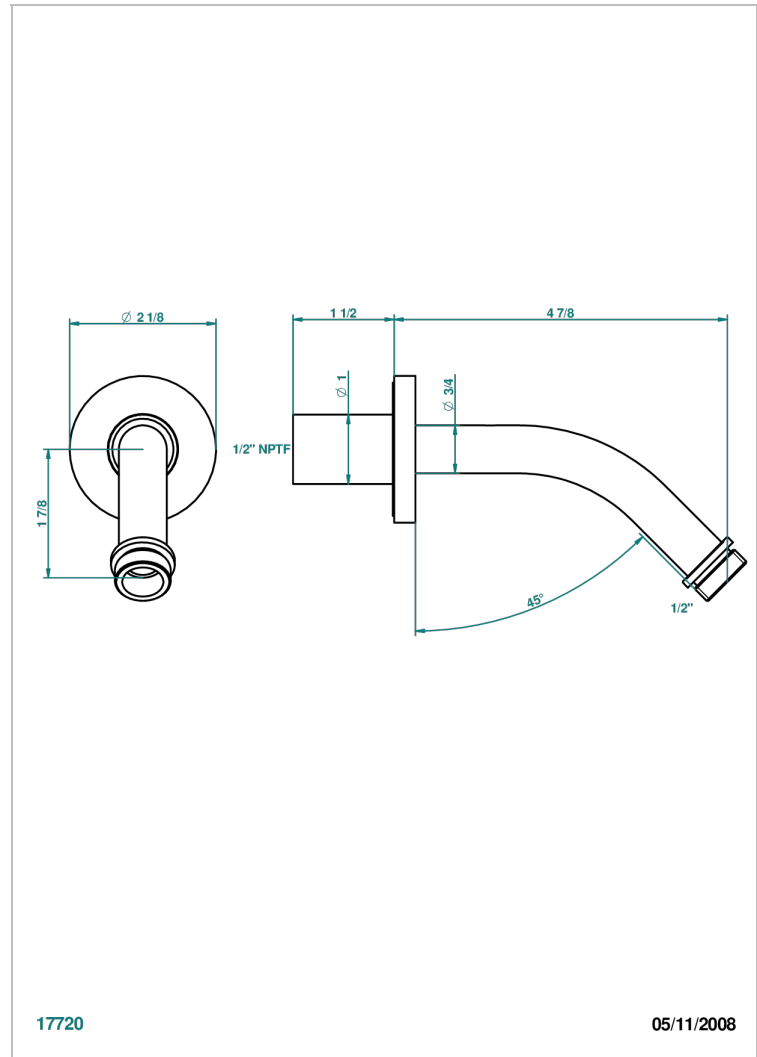

# LE 11 BY ALBERTO PINTO

U2A-82/US

Horizontal shower arm, 45°, lg: 4" 3/4

THG<sup>®</sup>  
PARIS

17720

05/11/2008

## CHARACTERISTIC

- Le 11 by Alberto Pinto
- Horizontal shower arm, 45°, lg: 4" 3/4