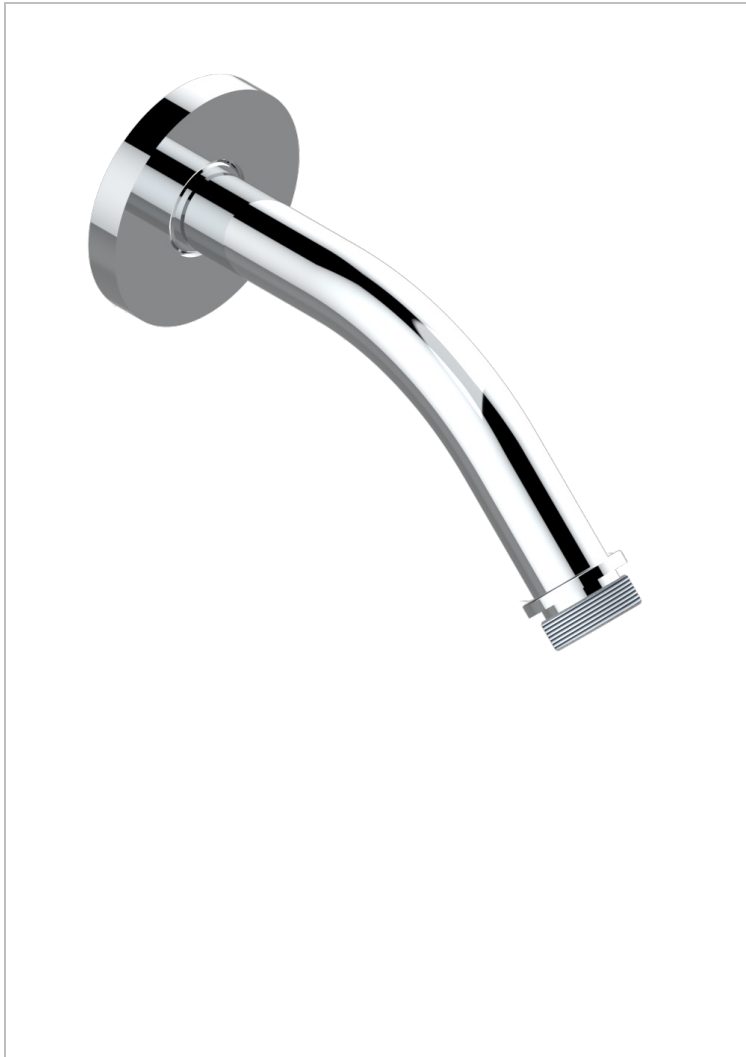

# LE 11 BY ALBERTO PINTO

U2A-82/US

Horizontal shower arm, 45°, lg: 4" 3/4

THG<sup>®</sup>  
PARIS

17720

05/11/2008

## CHARACTERISTIC

- Le 11 by Alberto Pinto
- Horizontal shower arm, 45°, lg: 4" 3/4

## AVAILABLE FINITIONS

Black nickel - D24

Blush PVD - H62

Brass color PVD - H49

Brown bronze color PVD - F33

Chrome polished - A02

Chrome polished / gold polished - G02

Copper antique matt, coated - H07

Nickel antique / Sovereign - H28

Nickel color PVD - H55

Nickel polished - B01

Rose Gold - F27

Satin chrome - C03

Silver polished, antique - H03

Silver rhodium - F18

Soft gold - F30