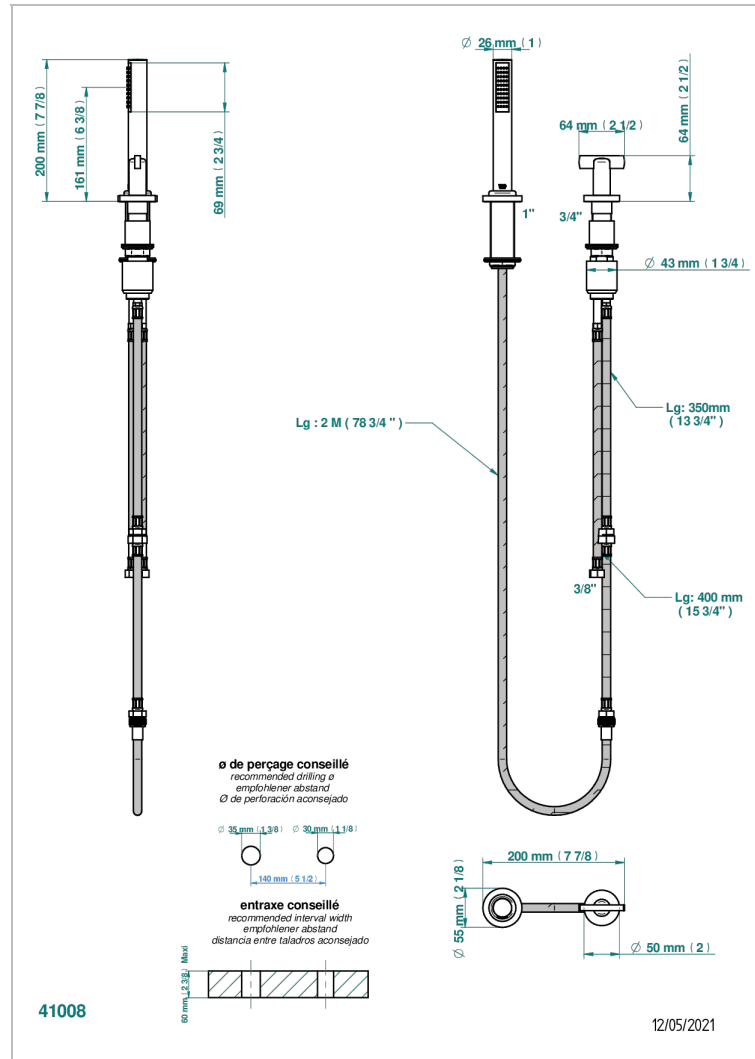

LE 11 BY ALBERTO PINTO

U2A-6532/60A

Deck mounted mixer with handshower, progressive cartridge

CHARACTERISTIC

- Le 11 by Alberto Pinto
- Deck mounted mixer with handshower, progressive cartridge

AVAILABLE FINITIONS

Black nickel - D24
Blush PVD - H62
Brass color PVD - H49
Brown bronze color PVD - F33
Chrome polished - A02
Chrome polished / gold polished - G02

Copper antique matt, coated - H07
Gold color PVD - H52
Gold mat - F07
Gold polished - F01
Gold satiney - F03
Graphite PVD - H64