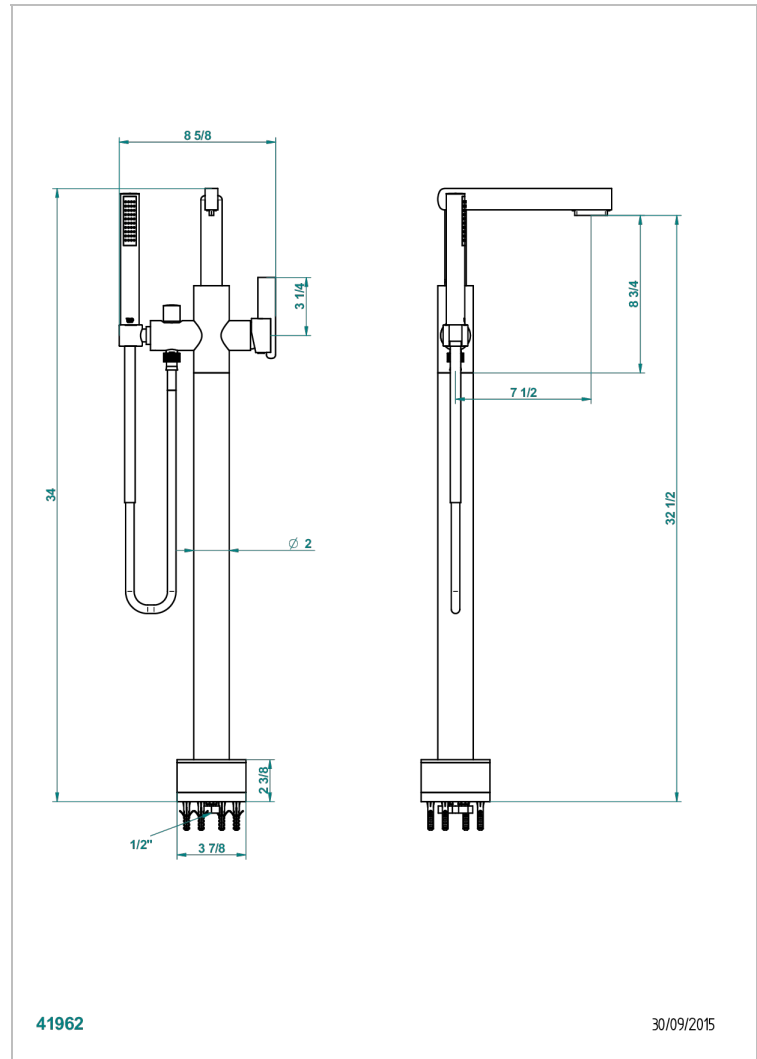

LE 11 BY ALBERTO PINTO

U2A-6508S

THG[®]
PARIS

Free-standing single lever bath mixer with handshower with Easyclean system

CHARACTERISTIC

- Le 11 by Alberto Pinto
- Free-standing single lever bath mixer with handshower with Easyclean system

TECHNICAL SPECS

- Recommandé : 3 bars (max. 5 bars) - Advised : 43,5 psi (max. 72 psi)
- Bec : 22 l/min à 3 bars - Douchette : 9,5 l/min à 3 bars
- Spout : 5.82 gpm at 43.5 psi - Handshower : 2.5 gpm at 43.5 psi