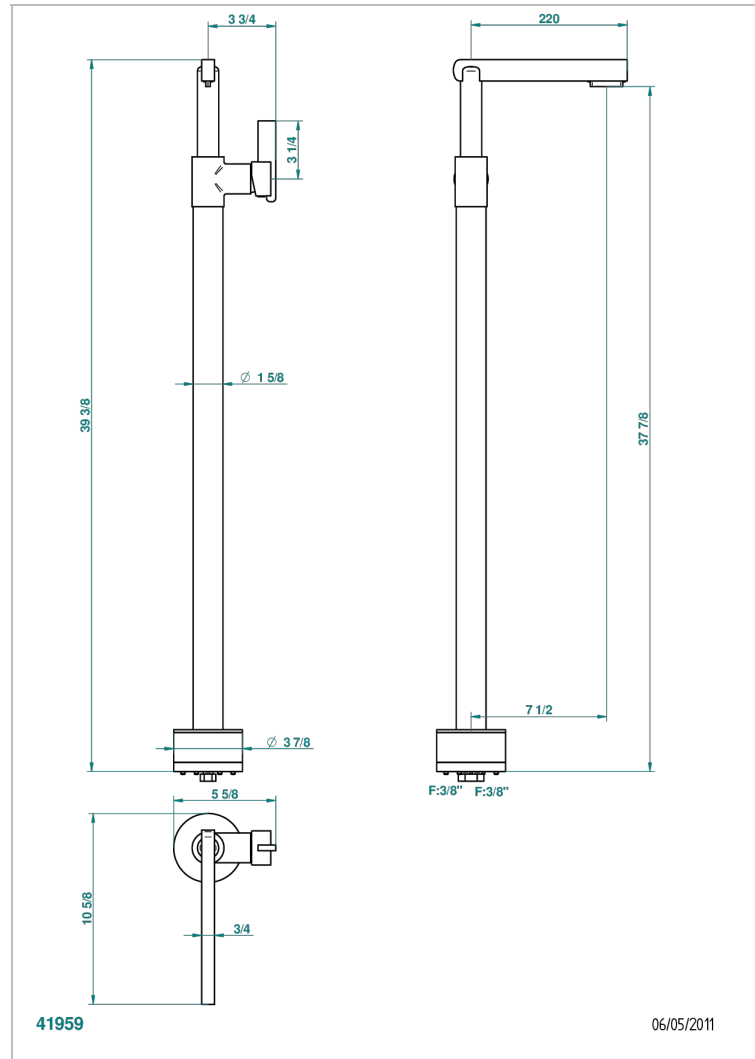

LE 11 BY ALBERTO PINTO

U2A-6500S

Floor mounted lavatory faucet

THG[®]
PARIS

CHARACTERISTIC

- Le 11 by Alberto Pinto
- Floor mounted lavatory faucet

TECHNICAL SPECS

- Recommandé : 3 bars (max. 5 bars) - Advised : 43,5 psi (max. 72 psi)
- 8,2 l/min à 3 bars (2.2 gpm at 43.5 psi)