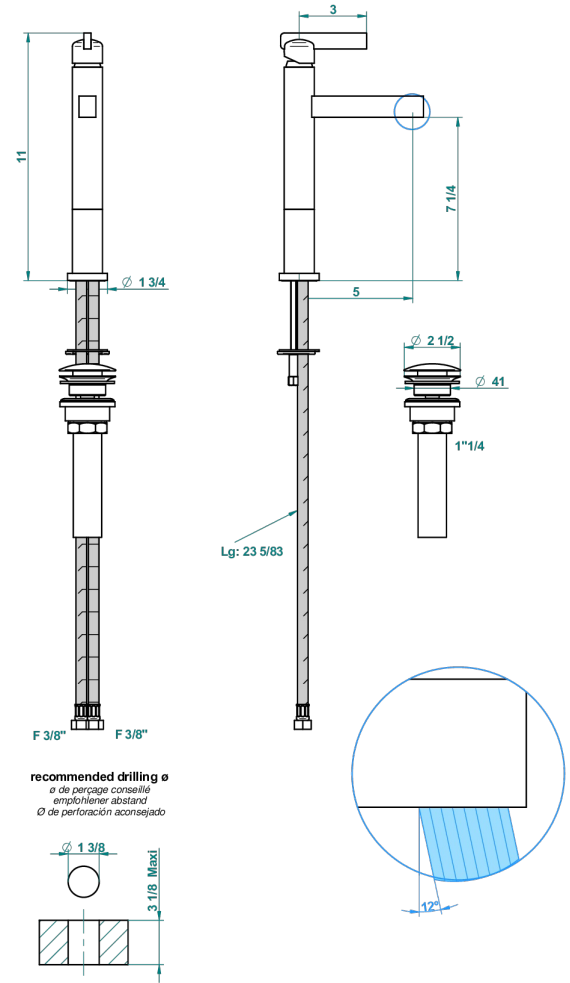

LE 11 BY ALBERTO PINTO

U2A-6500D/US

Single lever faucet without drain - medium version

CHARACTERISTIC

- Le 11 by Alberto Pinto
- Single lever faucet without drain - medium version

TECHNICAL SPECS

- Recommandé : 3 bars (max. 5 bars) - Advised : 43,5 psi (max. 72 psi)
- 5,7 l/min à 3 bars (1.5 gpm at 43.5 psi)
- 1.2 gpm on demand in accordance with California's rules

AVAILABLE FINITIONS

Black nickel - D24
Blush PVD - H62
Brass color PVD - H49
Brown bronze color PVD - F33
Chrome polished - A02
Chrome polished / gold polished - G02

Copper antique matt, coated - H07
Gold color PVD - H52
Gold mat - F07
Gold polished - F01
Gold satiney - F03
Graphite PVD - H64