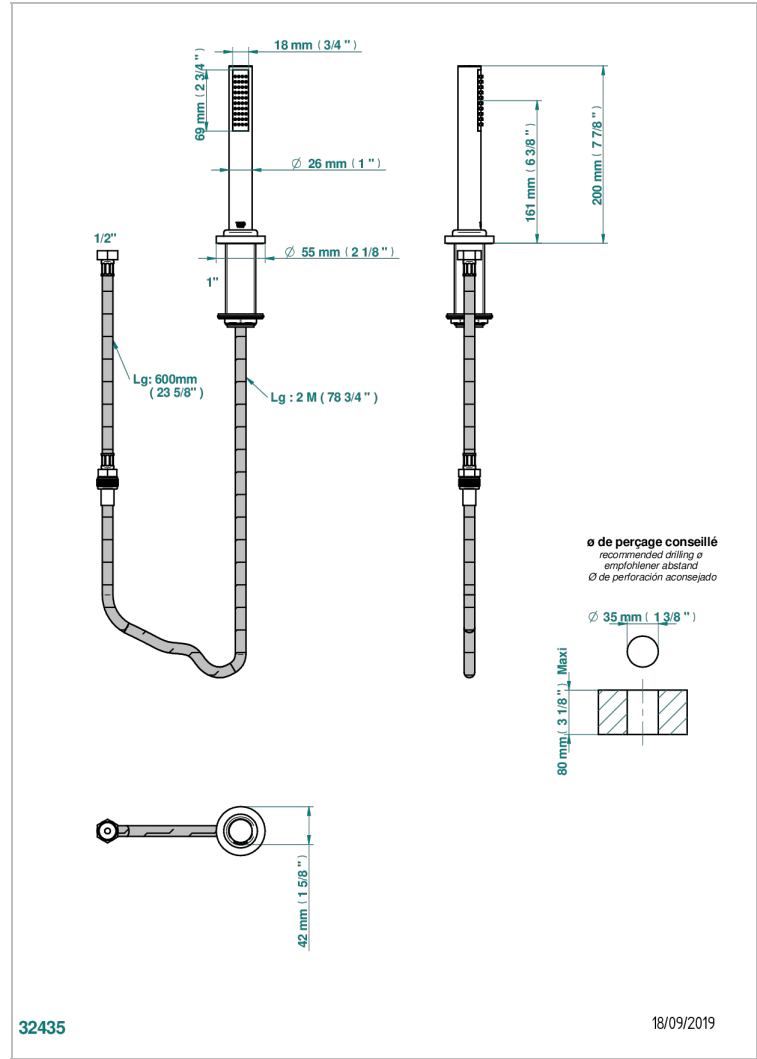

LE 11 BY ALBERTO PINTO

U2A-60A

Deck mounted hand shower, with hose

CHARACTERISTIC

- Le 11 by Alberto Pinto
- Deck mounted hand shower, with hose

TECHNICAL SPECS

- Recommandé : 3 bars (max. 5 bars) - Advised : 43,5 psi (max. 72 psi)
- 9,5 l/min à 3 bars (2.50 gpm at 43.5 psi)

AVAILABLE FINITIONS

Black nickel - D24
Blush PVD - H62
Brass color PVD - H49
Brown bronze color PVD - F33
Chrome polished - A02
Chrome polished / gold polished - G02

Copper antique matt, coated - H07
Gold color PVD - H52
Gold mat - F07
Gold polished - F01
Gold satiney - F03
Graphite PVD - H64