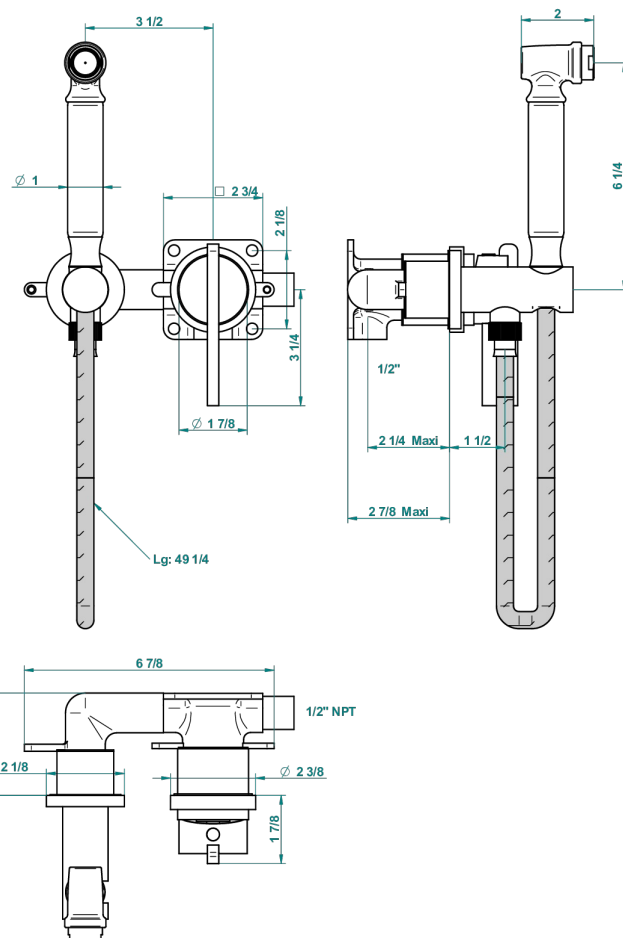

# LE 11 BY ALBERTO PINTO

U2A-5840/MUS

Handheld spray bidet with mixing valve, hose, elbow/hook

THG<sup>®</sup>  
PARIS

52544

01/10/2015

## CHARACTERISTIC

- Le 11 by Alberto Pinto
- Handheld spray bidet with mixing valve, hose, elbow/hook