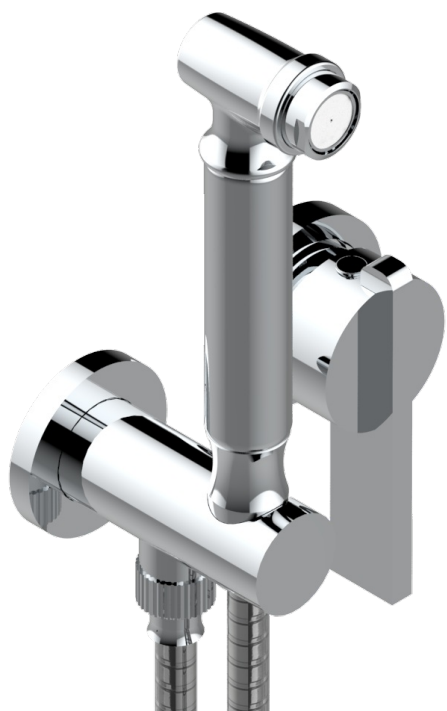

# LE 11 BY ALBERTO PINTO

U2A-5840/MUS

Handheld spray bidet with mixing valve, hose, elbow/hook

THG<sup>®</sup>  
PARIS

52544

01/10/2015

## CHARACTERISTIC

- Le 11 by Alberto Pinto
- Handheld spray bidet with mixing valve, hose, elbow/hook

Nickel antique / Sovereign - H28

Nickel color PVD - H55

Nickel polished - B01

Rose Gold - F27

Satin chrome - C03

Silver polished, antique - H03

Silver rhodium - F18

Soft gold - F30