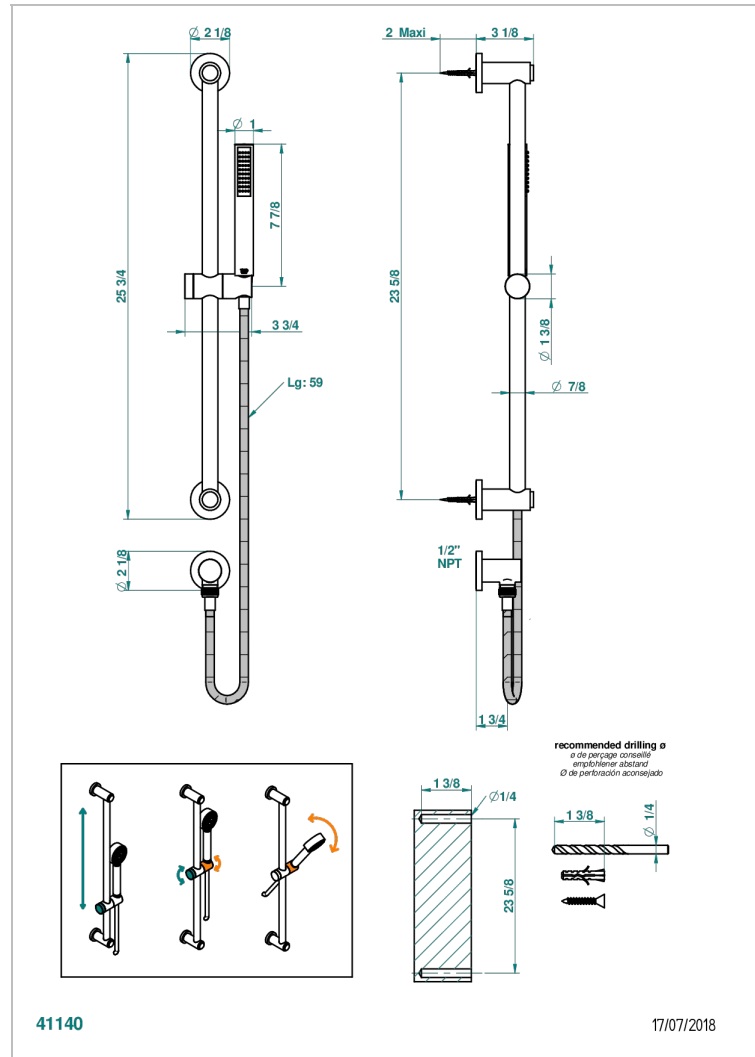

# LE 11 BY ALBERTO PINTO

U2A-58/US

Slide bar with handsower and elbow

## CHARACTERISTIC

- Le 11 by Alberto Pinto
- Slide bar with handsower and elbow

## AVAILABLE FINITIONS

Black nickel - D24  
Blush PVD - H62  
Brass color PVD - H49  
Brown bronze color PVD - F33  
Chrome polished - A02  
Chrome polished / gold polished - G02

Copper antique matt, coated - H07  
Gold color PVD - H52  
Gold mat - F07  
Gold polished - F01  
Gold satiney - F03  
Graphite PVD - H64