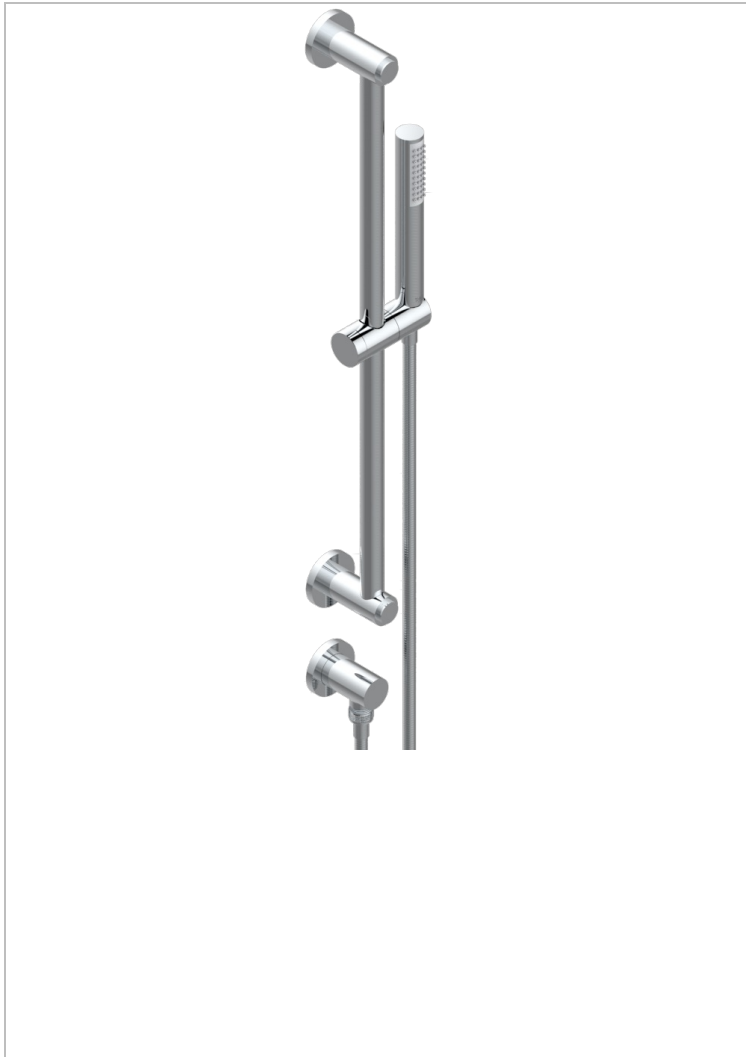

# LE 11 BY ALBERTO PINTO

U2A-58/US

Slide bar with handsower and elbow

## CHARACTERISTIC

- Le 11 by Alberto Pinto
- Slide bar with handsower and elbow

## AVAILABLE FINITIONS

Black nickel - D24  
Blush PVD - H62  
Brass color PVD - H49  
Brown bronze color PVD - F33  
Chrome polished - A02  
Chrome polished / gold polished - G02

Copper antique matt, coated - H07  
Gold color PVD - H52  
Gold mat - F07  
Gold polished - F01  
Gold satiney - F03  
Graphite PVD - H64

Nickel polished - B01  
Rose Gold - F27  
Satin chrome - C03  
Silver polished, antique - H03  
Silver rhodium - F18  
Soft gold - F30

41140

17/07/2018