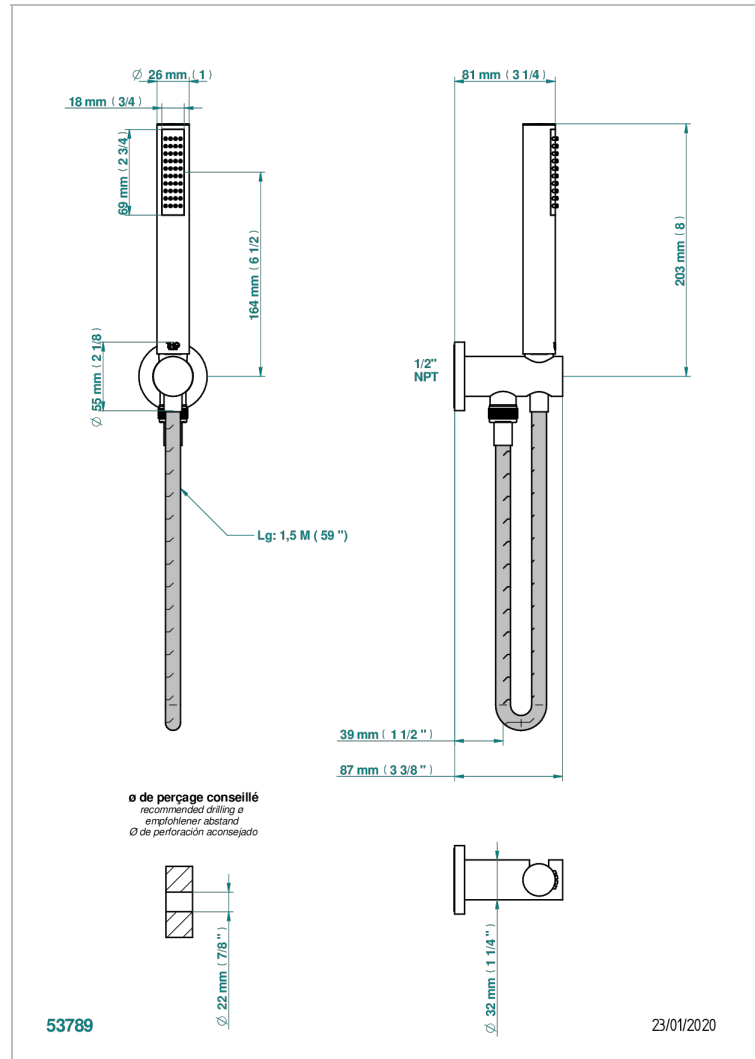

LE 11 BY ALBERTO PINTO

U2A-54/US

Wall mounted handshower with integrated fixed hook

CHARACTERISTIC

- Le 11 by Alberto Pinto
- Wall mounted handshower with integrated fixed hook

AVAILABLE FINITIONS

Black nickel - D24
Blush PVD - H62
Brass color PVD - H49
Brown bronze color PVD - F33
Chrome polished - A02
Chrome polished / gold polished - G02

Copper antique matt, coated - H07
Gold color PVD - H52
Gold mat - F07
Gold polished - F01
Gold satiney - F03
Graphite PVD - H64

Light coated bronze - D01
Matt Umber PVD - H67
Matt blush PVD - H60
Matt brass color PVD - H50
Matt brown bronze color PVD - F34
Matt chrome (American satin) - C02

Matt gold color PVD - H53
Matt graphite PVD - H65
Matt nickel (American satin) - C01
Matt nickel color PVD - H56
Nickel antique / Sovereign - H28
Nickel color PVD - H55

Nickel polished - B01
Rose Gold - F27
Satin chrome - C03
Silver polished, antique - H03
Silver rhodium - F18
Soft gold - F30