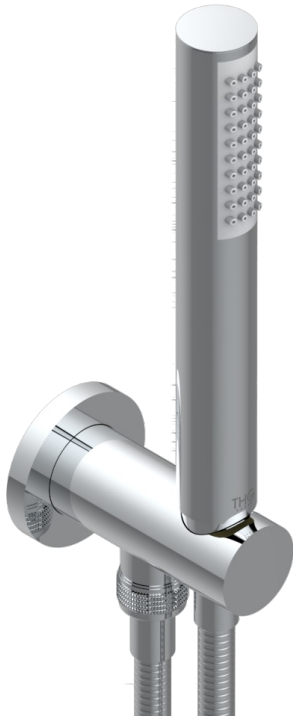

LE 11 BY ALBERTO PINTO

U2A-54/US

Wall mounted handshower with integrated fixed hook

CHARACTERISTIC

- Le 11 by Alberto Pinto
- Wall mounted handshower with integrated fixed hook

AVAILABLE FINITIONS

Black nickel - D24
Blush PVD - H62
Brass color PVD - H49
Brown bronze color PVD - F33
Chrome polished - A02
Chrome polished / gold polished - G02

Copper antique matt, coated - H07
Gold color PVD - H52
Gold mat - F07
Gold polished - F01
Gold satiney - F03
Graphite PVD - H64

Light coated bronze - D01
Matt Umber PVD - H67
Matt blush PVD - H60
Matt brass color PVD - H50
Matt brown bronze color PVD - F34
Matt chrome (American satin) - C02

Matt gold color PVD - H53
Matt graphite PVD - H65
Matt nickel (American satin) - C01
Matt nickel color PVD - H56
Nickel antique / Sovereign - H28
Nickel color PVD - H55

Nickel polished - B01
Rose Gold - F27
Satin chrome - C03
Silver polished, antique - H03
Silver rhodium - F18
Soft gold - F30