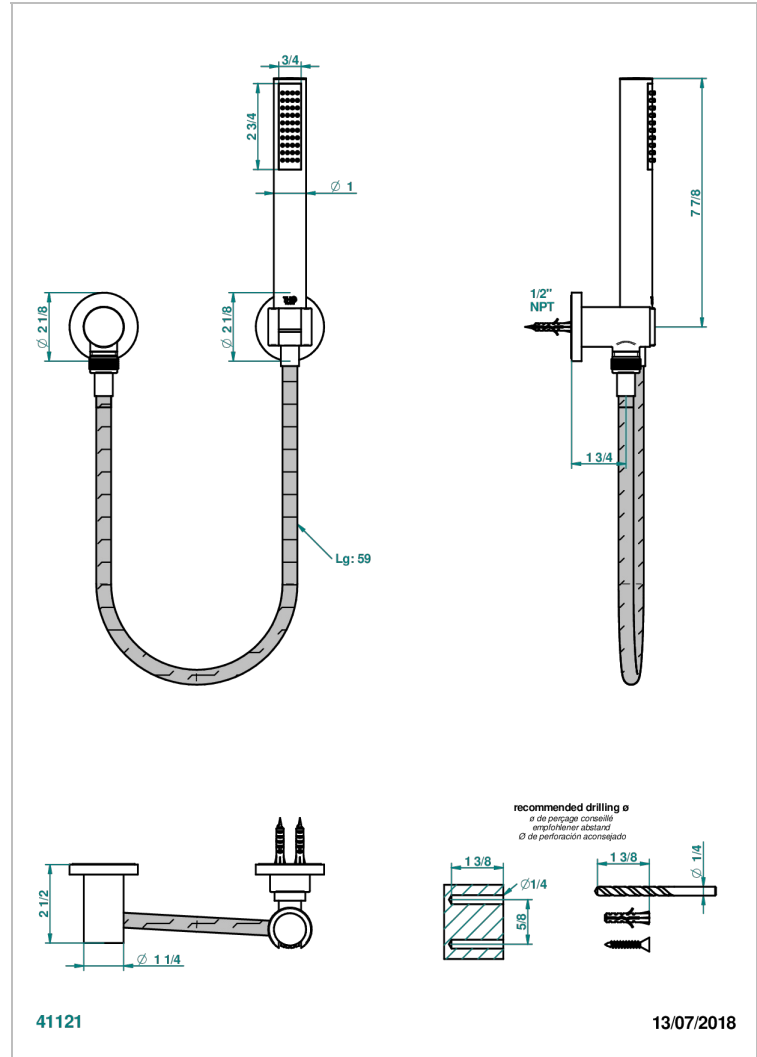

LE 11 BY ALBERTO PINTO

U2A-52/US

Wall mounted handshower with separate fixed hook

CHARACTERISTIC

- Le 11 by Alberto Pinto
- Wall mounted handshower with separate fixed hook

AVAILABLE FINITIONS

Black nickel - D24
Blush PVD - H62
Brass color PVD - H49
Brown bronze color PVD - F33
Chrome polished - A02
Chrome polished / gold polished - G02

Copper antique matt, coated - H07
Gold color PVD - H52
Gold mat - F07
Gold polished - F01
Gold satiney - F03
Graphite PVD - H64

Light coated bronze - D01
Matt Umber PVD - H67
Matt blush PVD - H60
Matt brass color PVD - H50
Matt brown bronze color PVD - F34
Matt chrome (American satin) - C02

Matt gold color PVD - H53
Matt graphite PVD - H65
Matt nickel (American satin) - C01
Matt nickel color PVD - H56
Nickel antique / Sovereign - H28
Nickel color PVD - H55

Nickel polished - B01
Rose Gold - F27
Satin chrome - C03
Silver polished, antique - H03
Silver rhodium - F18
Soft gold - F30