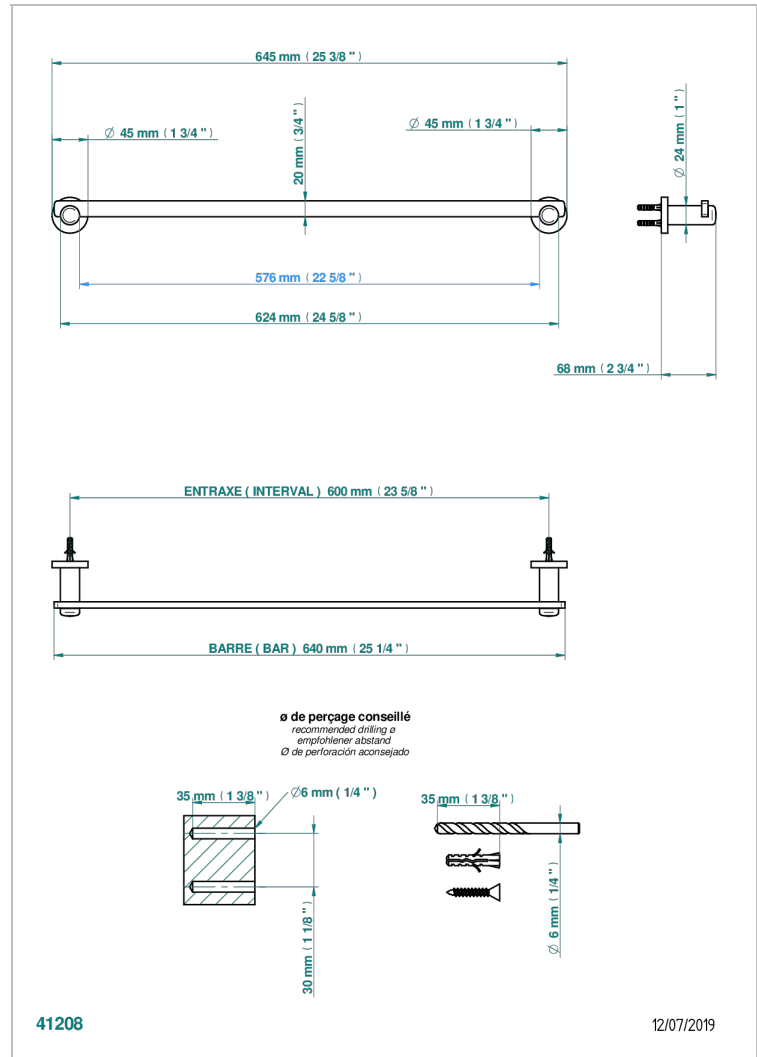

# LE 11 BY ALBERTO PINTO

U2A-514/60

Towel bar, 24" long

## CHARACTERISTIC

- Le 11 by Alberto Pinto
- Towel bar, 24" long