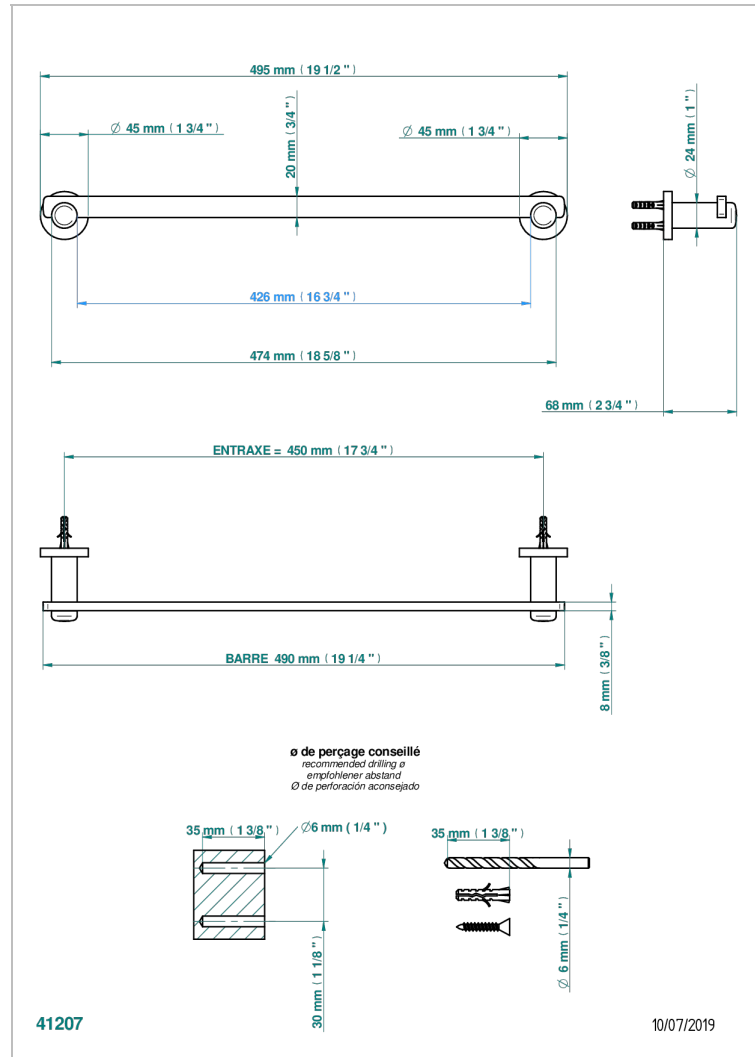

LE 11 BY ALBERTO PINTO

U2A-514/45

Towel bar, 18" long

CHARACTERISTIC

- Le 11 by Alberto Pinto
- Towel bar, 18" long

AVAILABLE FINITIONS

Black nickel - D24
Blush PVD - H62
Brass color PVD - H49
Brown bronze color PVD - F33
Chrome polished - A02
Chrome polished / gold polished - G02