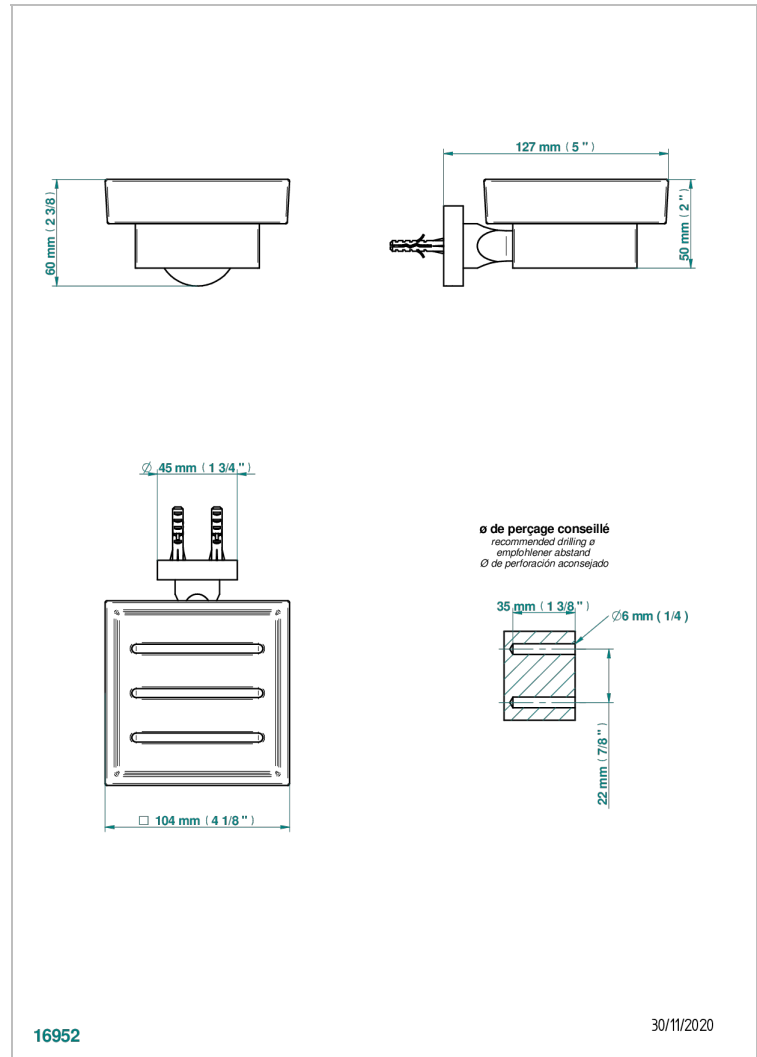

LE 11 BY ALBERTO PINTO

U2A-500

Glass soap dish, wall mounted

THG[®]
PARIS

CHARACTERISTIC

- Le 11 by Alberto Pinto
- Glass soap dish, wall mounted

AVAILABLE FINITIONS

Black nickel - D24
Blush PVD - H62
Brass color PVD - H49
Brown bronze color PVD - F33
Chrome polished - A02
Chrome polished / gold polished - G02