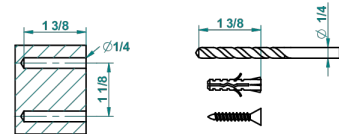

LE 11 BY ALBERTO PINTO

U2A-4720

Wall mounted toilet brush holder

THG®
PARIS

40851

30/09/2015

CHARACTERISTIC

- Le 11 by Alberto Pinto
- Wall mounted toilet brush holder

AVAILABLE FINITIONS

Black nickel - D24

Blush PVD - H62

Brass color PVD - H49

Brown bronze color PVD - F33

Chrome polished - A02

Chrome polished / gold polished - G02

Copper antique matt, coated - H07

Gold color PVD - H52

Gold mat - F07

Gold polished - F01

Gold satiny - F03

Graphite PVD - H64

Light coated bronze - D01

Matt Umber PVD - H67

Matt blush PVD - H60

Matt brass color PVD - H50

Matt brown bronze color PVD - F34

Matt chrome (American satin) - C02

Matt gold color PVD - H53

Matt graphite PVD - H65

Matt nickel (American satin) - C01

Matt nickel color PVD - H56

Nickel antique / Sovereign - H28

Nickel color PVD - H55

Nickel polished - B01

Rose Gold - F27

Satin chrome - C03

Silver polished, antique - H03

Silver rhodium - F18

Soft gold - F30