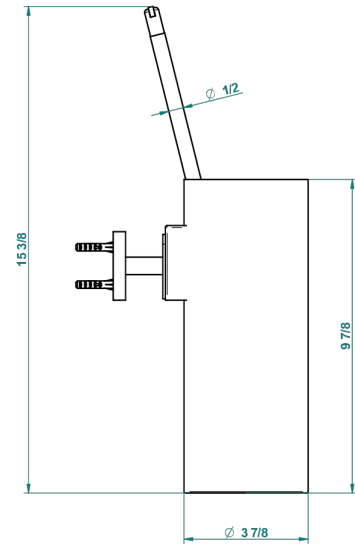

LE 11 BY ALBERTO PINTO

U2A-4720

Wall mounted toilet brush holder

THG®
PARIS

40851

30/09/2015

CHARACTERISTIC

- Le 11 by Alberto Pinto
- Wall mounted toilet brush holder

AVAILABLE FINITIONS

Black nickel - D24

Blush PVD - H62

Brass color PVD - H49

Brown bronze color PVD - F33

Chrome polished - A02

Chrome polished / gold polished - G02

Copper antique matt, coated - H07

Gold color PVD - H52

Gold mat - F07

Gold polished - F01

Gold satiny - F03

Graphite PVD - H64

Light coated bronze - D01

Matt Umber PVD - H67

Matt blush PVD - H60

Matt brass color PVD - H50

Matt brown bronze color PVD - F34

Matt chrome (American satin) - C02

Matt gold color PVD - H53

Matt graphite PVD - H65

Matt nickel (American satin) - C01

Matt nickel color PVD - H56

Nickel antique / Sovereign - H28

Nickel color PVD - H55

Nickel polished - B01

Rose Gold - F27

Satin chrome - C03

Silver polished, antique - H03

Silver rhodium - F18

Soft gold - F30