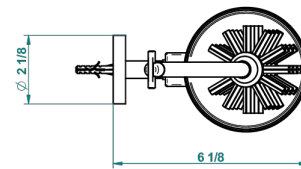

LE 11 BY ALBERTO PINTO

U2A-4720

Wall mounted toilet brush holder

THG®
PARIS

40851

30/09/2015

CHARACTERISTIC

- Le 11 by Alberto Pinto
- Wall mounted toilet brush holder

AVAILABLE FINITIONS

Black nickel - D24

Blush PVD - H62

Brass color PVD - H49

Brown bronze color PVD - F33

Chrome polished - A02

Chrome polished / gold polished - G02

Copper antique matt, coated - H07

Gold color PVD - H52

Gold mat - F07

Gold polished - F01

Gold satiny - F03

Graphite PVD - H64

Light coated bronze - D01

Matt Umber PVD - H67

Matt blush PVD - H60

Matt brass color PVD - H50

Matt brown bronze color PVD - F34

Matt chrome (American satin) - C02

Matt gold color PVD - H53

Matt graphite PVD - H65

Matt nickel (American satin) - C01

Matt nickel color PVD - H56

Nickel antique / Sovereign - H28

Nickel color PVD - H55

Nickel polished - B01

Rose Gold - F27

Satin chrome - C03

Silver polished, antique - H03

Silver rhodium - F18

Soft gold - F30