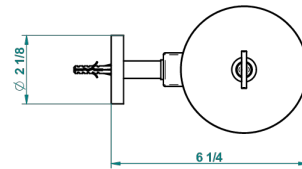

LE 11 BY ALBERTO PINTO

U2A-4720C

Metal toilet brush holder with brush with cover wall mounted

THG®
PARIS

40857

30/09/2015

CHARACTERISTIC

- Le 11 by Alberto Pinto
- Metal toilet brush holder with brush with cover wall mounted

AVAILABLE FINITIONS

Black nickel - D24
Blush PVD - H62
Brass color PVD - H49
Brown bronze color PVD - F33
Chrome polished - A02
Chrome polished / gold polished - G02

Copper antique matt, coated - H07
Gold color PVD - H52
Gold mat - F07
Gold polished - F01
Gold satiney - F03
Graphite PVD - H64

Light coated bronze - D01
Matt Umber PVD - H67
Matt blush PVD - H60
Matt brass color PVD - H50
Matt brown bronze color PVD - F34
Matt chrome (American satin) - C02

Matt gold color PVD - H53
Matt graphite PVD - H65
Matt nickel (American satin) - C01
Matt nickel color PVD - H56
Nickel antique / Sovereign - H28
Nickel color PVD - H55

Nickel polished - B01
Rose Gold - F27
Satin chrome - C03
Silver polished, antique - H03
Silver rhodium - F18
Soft gold - F30