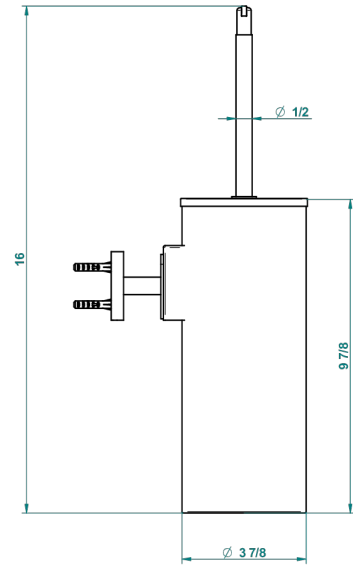

LE 11 BY ALBERTO PINTO

U2A-4720C

Metal toilet brush holder with brush with cover wall mounted

THG®
PARIS

40857

30/09/2015

CHARACTERISTIC

- Le 11 by Alberto Pinto
- Metal toilet brush holder with brush with cover wall mounted

AVAILABLE FINITIONS

Black nickel - D24
Blush PVD - H62
Brass color PVD - H49
Brown bronze color PVD - F33
Chrome polished - A02
Chrome polished / gold polished - G02

Copper antique matt, coated - H07
Gold color PVD - H52
Gold mat - F07
Gold polished - F01
Gold satiney - F03
Graphite PVD - H64

Light coated bronze - D01
Matt Umber PVD - H67
Matt blush PVD - H60
Matt brass color PVD - H50
Matt brown bronze color PVD - F34
Matt chrome (American satin) - C02

Matt gold color PVD - H53
Matt graphite PVD - H65
Matt nickel (American satin) - C01
Matt nickel color PVD - H56
Nickel antique / Sovereign - H28
Nickel color PVD - H55

Nickel polished - B01
Rose Gold - F27
Satin chrome - C03
Silver polished, antique - H03
Silver rhodium - F18
Soft gold - F30