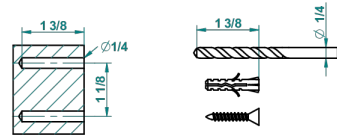

LE 11 BY ALBERTO PINTO

U2A-4720C

Metal toilet brush holder with brush with cover wall mounted

THG®
PARIS

40857

30/09/2015

CHARACTERISTIC

- Le 11 by Alberto Pinto
- Metal toilet brush holder with brush with cover wall mounted

AVAILABLE FINITIONS

Black nickel - D24
Blush PVD - H62
Brass color PVD - H49
Brown bronze color PVD - F33
Chrome polished - A02
Chrome polished / gold polished - G02

Copper antique matt, coated - H07
Gold color PVD - H52
Gold mat - F07
Gold polished - F01
Gold satiney - F03
Graphite PVD - H64

Light coated bronze - D01
Matt Umber PVD - H67
Matt blush PVD - H60
Matt brass color PVD - H50
Matt brown bronze color PVD - F34
Matt chrome (American satin) - C02

Matt gold color PVD - H53
Matt graphite PVD - H65
Matt nickel (American satin) - C01
Matt nickel color PVD - H56
Nickel antique / Sovereign - H28
Nickel color PVD - H55

Nickel polished - B01
Rose Gold - F27
Satin chrome - C03
Silver polished, antique - H03
Silver rhodium - F18
Soft gold - F30