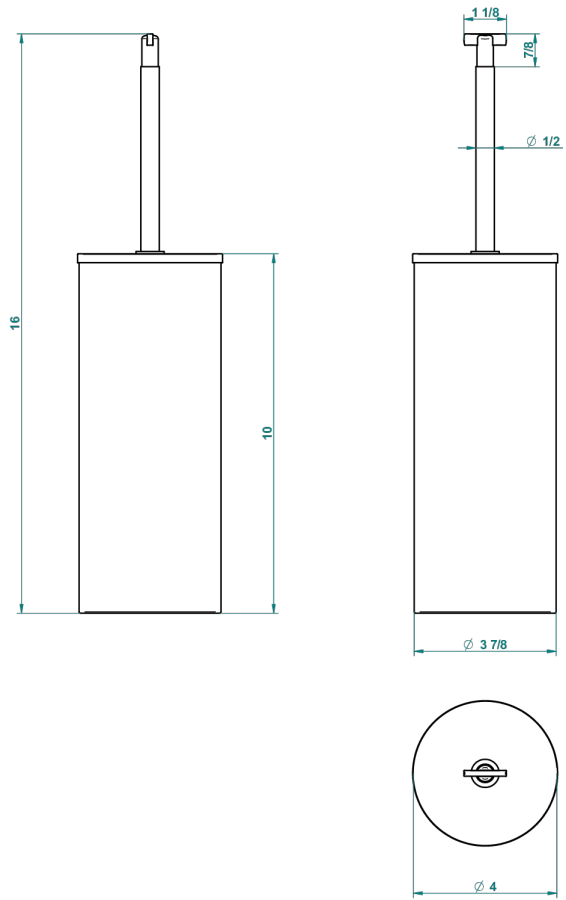

LE 11 BY ALBERTO PINTO

U2A-4700C

Metal toilet brush holder with brush with cover floor mounted

THG[®]
PARIS

40856

30/09/2015

CHARACTERISTIC

- Le 11 by Alberto Pinto
- Metal toilet brush holder with brush with cover floor mounted