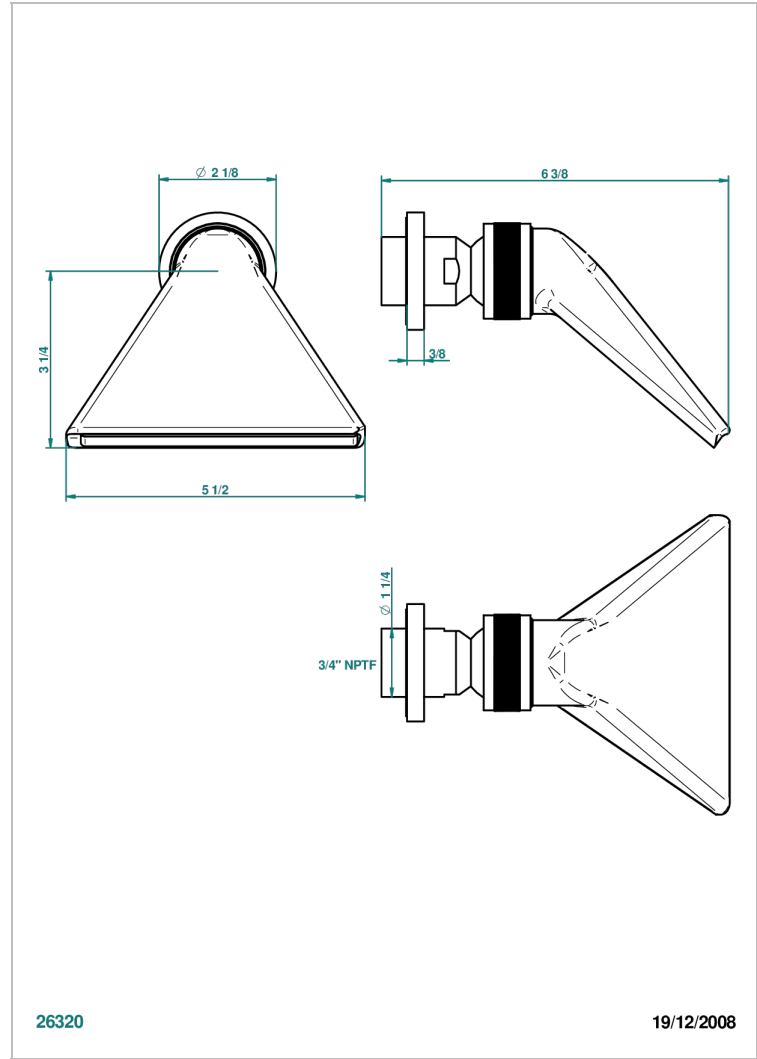

LE 11 BY ALBERTO PINTO

U2A-3640/US

Shower head, cast deluge with 3/4" connection

THG[®]
PARIS

CHARACTERISTIC

- Le 11 by Alberto Pinto
- Shower head, cast deluge with 3/4" connection

AVAILABLE FINITIONS

Black nickel - D24
Blush PVD - H62
Brass color PVD - H49
Brown bronze color PVD - F33
Chrome polished - A02
Chrome polished / gold polished - G02