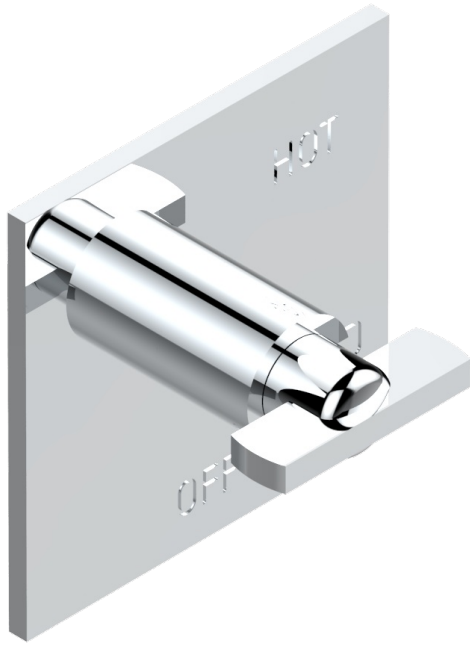

LE 11 BY ALBERTO PINTO

U2A-320B

Trim for pressure balance valve

57314

01/10/2015

CHARACTERISTIC

- Le 11 by Alberto Pinto
- Trim for pressure balance valve

RELATED SKU'S

- Ref. G00-320A 1/2 " Pressure balance valve

AVAILABLE FINITIONS

Black nickel - D24

Blush PVD - H62

Brass color PVD - H49

Brown bronze color PVD - F33

Chrome polished - A02

Chrome polished / gold polished -