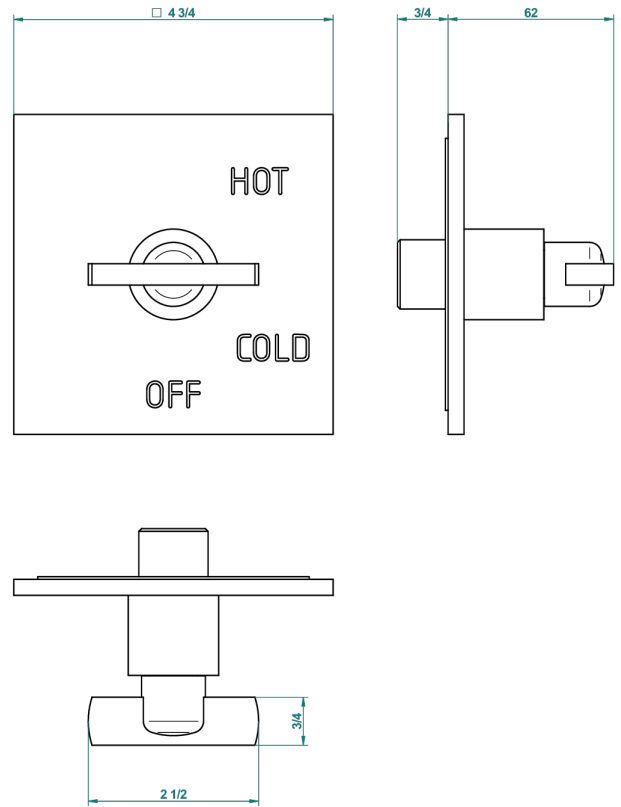

LE 11 BY ALBERTO PINTO

U2A-320B

Trim for pressure balance valve

57314

01/10/2015

CHARACTERISTIC

- Le 11 by Alberto Pinto
- Trim for pressure balance valve

RELATED SKU'S

- Ref. G00-320A 1/2 " Pressure balance valve

AVAILABLE FINITIONS

Black nickel - D24

Blush PVD - H62

Brass color PVD - H49

Brown bronze color PVD - F33

Chrome polished - A02

Chrome polished / gold polished -