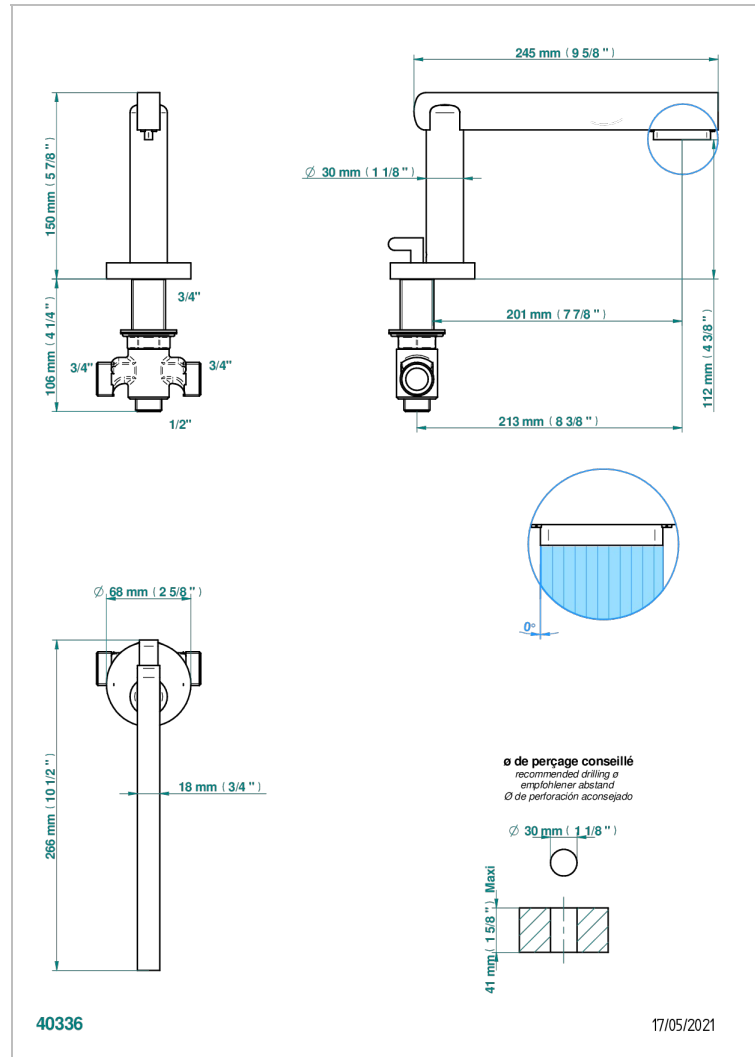

LE 11 BY ALBERTO PINTO

U2A-29SGI

Tub spout with integral diverter

CHARACTERISTIC

- Le 11 by Alberto Pinto
- Tub spout with integral diverter

AVAILABLE FINITIONS

Black nickel - D24
Blush PVD - H62
Brass color PVD - H49
Brown bronze color PVD - F33
Chrome polished - A02
Chrome polished / gold polished - G02