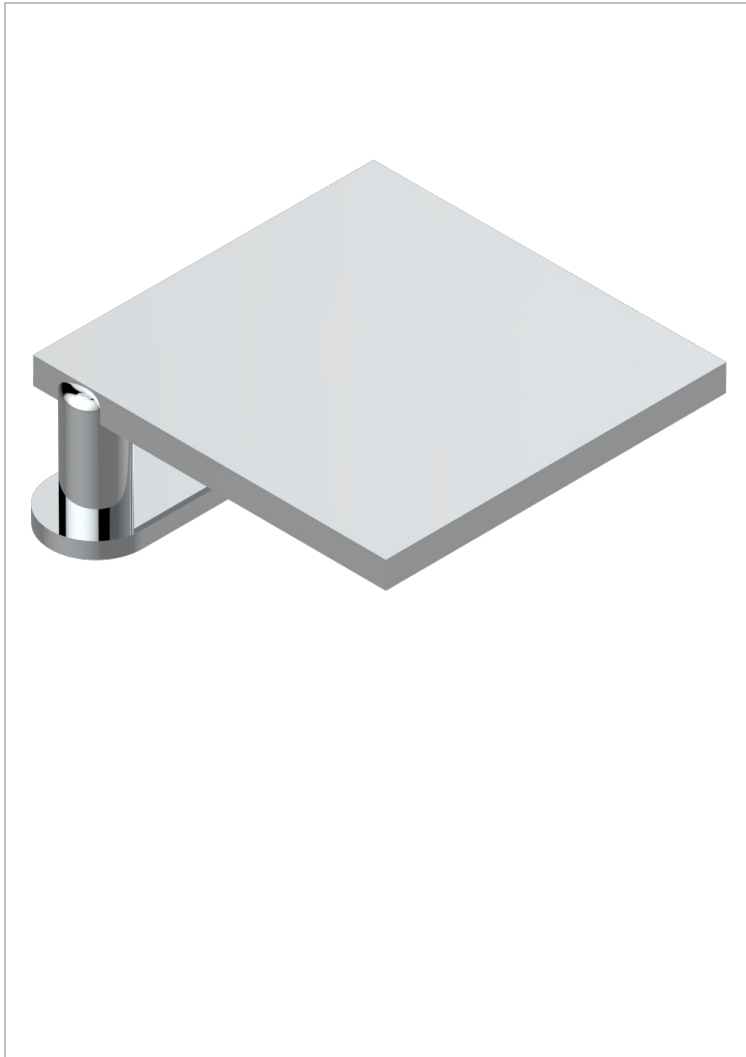

# LE 11 BY ALBERTO PINTO

U2A-29NIA/A

Waterfall bath spout, deck mounted

THG<sup>®</sup>  
PARIS

## CHARACTERISTIC

- Le 11 by Alberto Pinto
- Waterfall bath spout, deck mounted

## RELATED SKU'S

- Ref. G00-77 Special Tee set for waterfall spout