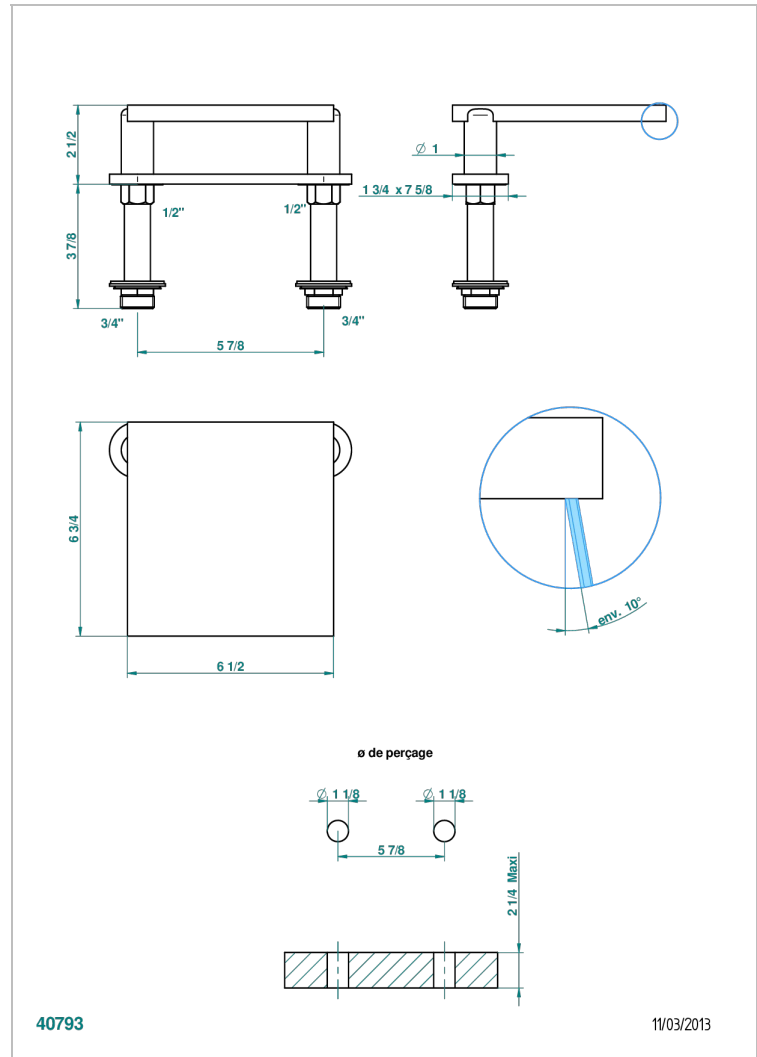

# LE 11 BY ALBERTO PINTO

U2A-29NIA/A

Waterfall bath spout, deck mounted

THG<sup>®</sup>  
PARIS

## CHARACTERISTIC

- Le 11 by Alberto Pinto
- Waterfall bath spout, deck mounted