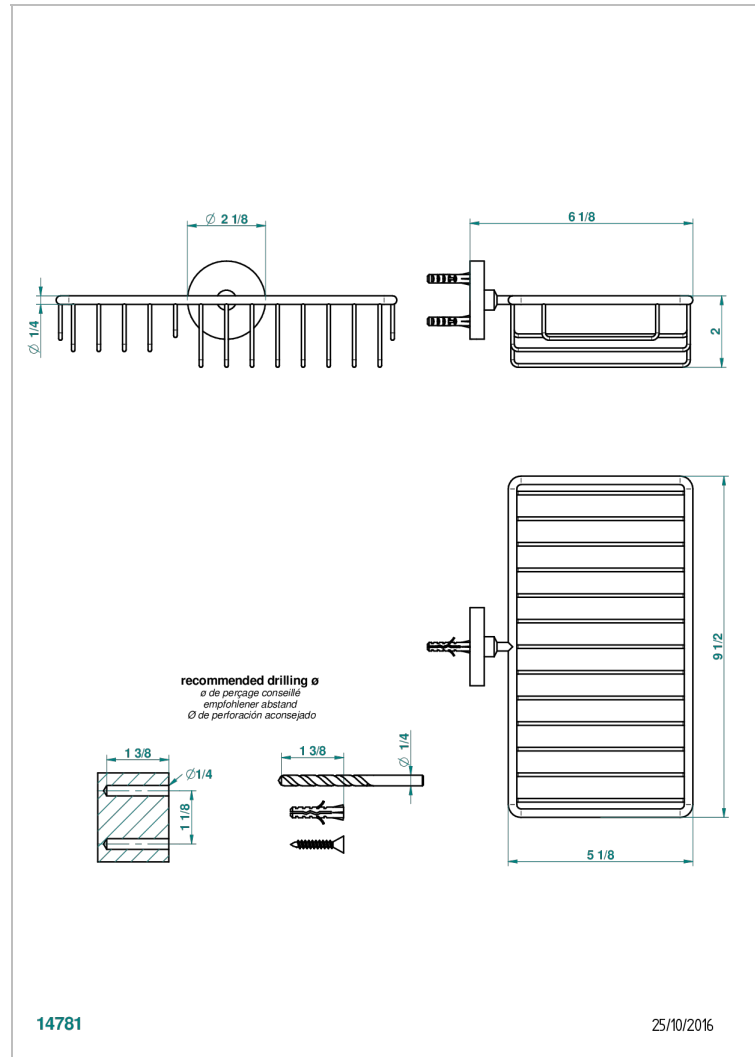

LE 11 BY ALBERTO PINTO

U2A-2620

Soap and sponge holder, wall mounted

THG[®]
PARIS

14781

25/10/2016

CHARACTERISTIC

- Le 11 by Alberto Pinto
- Soap and sponge holder, wall mounted