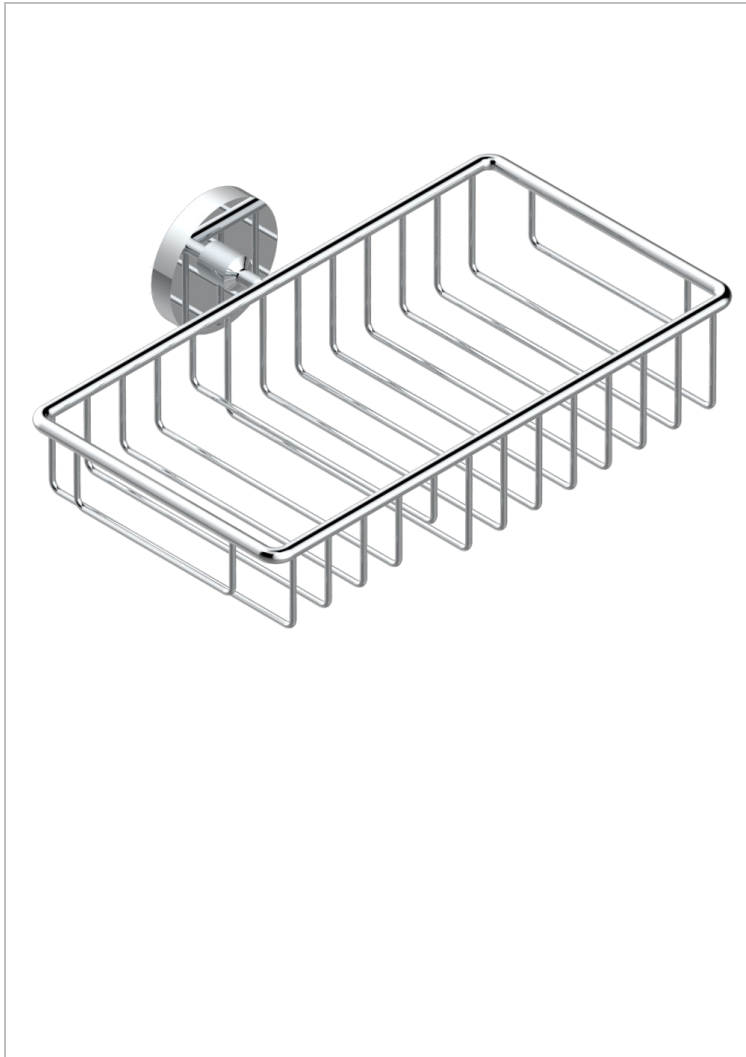

LE 11 BY ALBERTO PINTO

U2A-2620

Soap and sponge holder, wall mounted

THG[®]
PARIS

14781

25/10/2016

CHARACTERISTIC

- Le 11 by Alberto Pinto
- Soap and sponge holder, wall mounted

AVAILABLE FINITIONS

Black nickel - D24

Blush PVD - H62

Brass color PVD - H49

Brown bronze color PVD - F33

Chrome polished - A02

Chrome polished / gold polished - G02

Copper antique matt, coated - H07

Nickel antique / Sovereign - H28

Nickel color PVD - H55

Nickel polished - B01

Rose Gold - F27

Satin chrome - C03

Silver polished, antique - H03

Silver rhodium - F18

Soft gold - F30