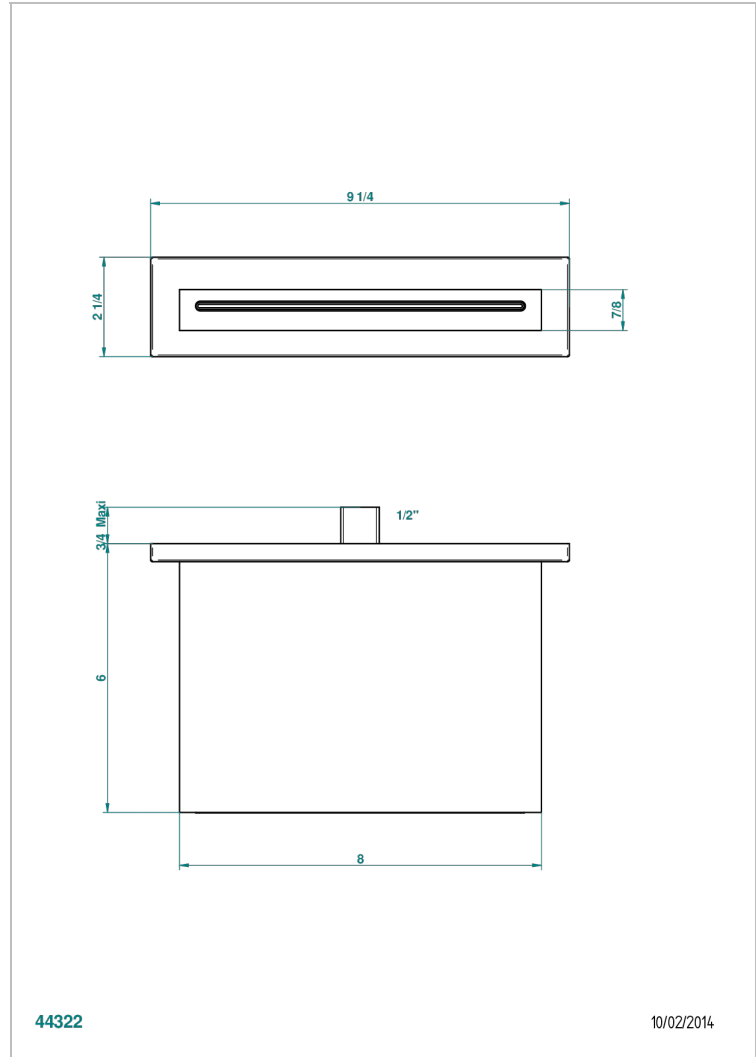

LE 11 BY ALBERTO PINTO

U2A-22NIA/A

Waterfall bath spout, wall mounted

44322

10/02/2014

CHARACTERISTIC

- Le 11 by Alberto Pinto
- Waterfall bath spout, wall mounted

AVAILABLE FINITIONS