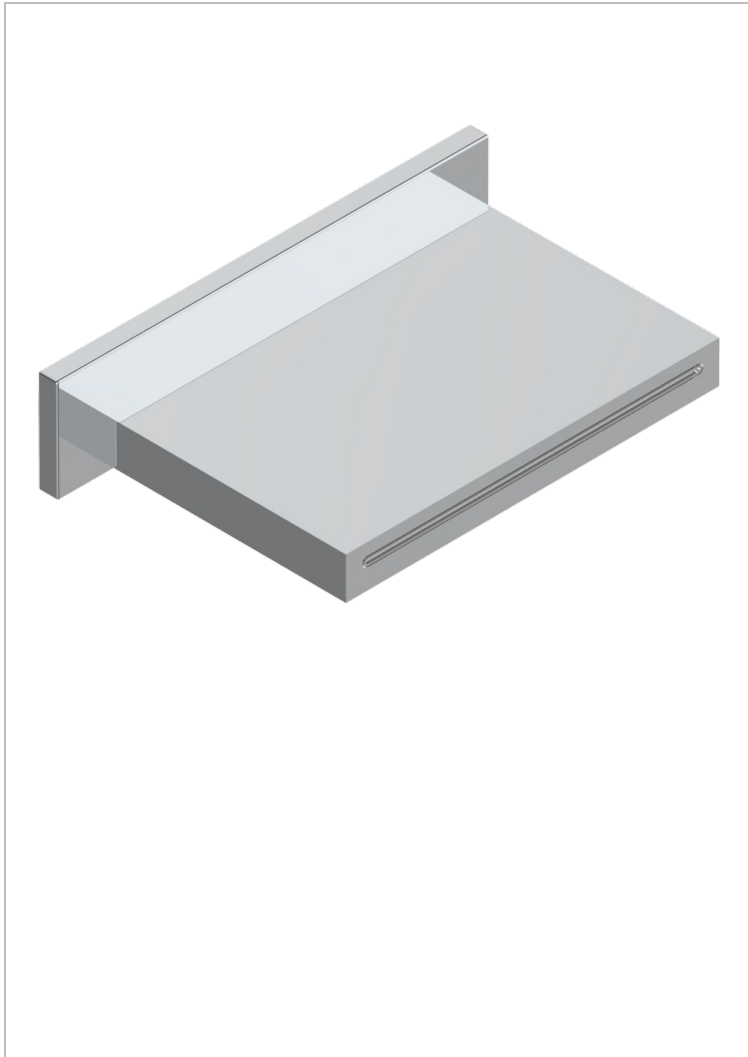

LE 11 BY ALBERTO PINTO

U2A-22NIA/A

Waterfall bath spout, wall mounted

44322

10/02/2014

CHARACTERISTIC

- Le 11 by Alberto Pinto
- Waterfall bath spout, wall mounted

AVAILABLE FINITIONS

Black nickel - D24
Chrome polished - A02
Chrome polished / gold polished - G02
Copper antique matt, coated - H07
Gold mat - F07
Gold polished - F01

Gold satiney - F03
Light coated bronze - D01
Matt chrome (American satin) - C02
Matt nickel (American satin) - C01
Nickel antique / Sovereign - H28
Nickel polished - B01