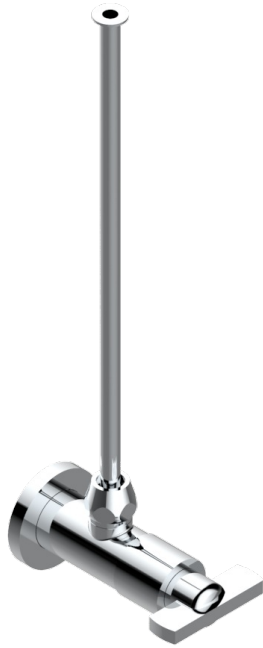

LE 11 BY ALBERTO PINTO

U2A-181/SWC

Angle supply valve with 3/8" adaptor set for toilet

CHARACTERISTIC

- Le 11 by Alberto Pinto
- Angle supply valve with 3/8" adaptor set for toilet

AVAILABLE FINITIONS

Black nickel - D24
Blush PVD - H62
Brass color PVD - H49
Brown bronze color PVD - F33
Chrome polished - A02
Chrome polished / gold polished - G02

Copper antique matt, coated - H07
Gold color PVD - H52
Gold mat - F07
Gold polished - F01
Gold satiney - F03
Graphite PVD - H64

Light coated bronze - D01
Matt Umber PVD - H67
Matt blush PVD - H60
Matt brass color PVD - H50
Matt brown bronze color PVD - F34
Matt chrome (American satin) - C02

Matt gold color PVD - H53
Matt graphite PVD - H65
Matt nickel (American satin) - C01
Matt nickel color PVD - H56
Nickel antique / Sovereign - H28
Nickel color PVD - H55

Nickel polished - B01
Rose Gold - F27
Satin chrome - C03
Silver polished, antique - H03
Silver rhodium - F18
Soft gold - F30