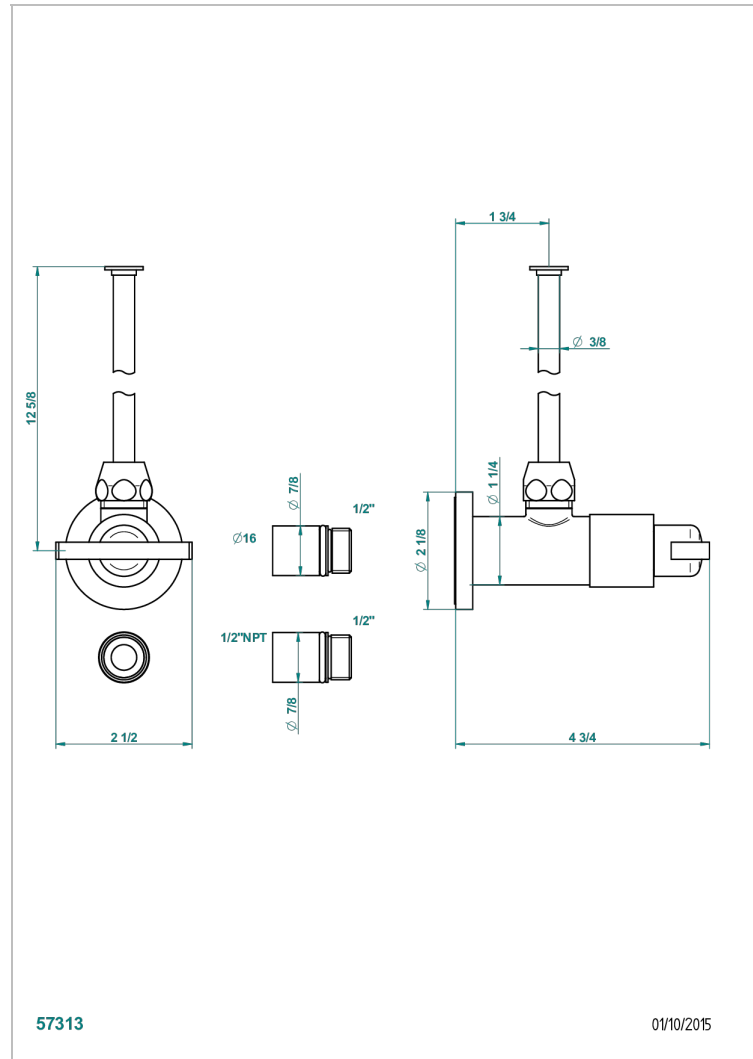

LE 11 BY ALBERTO PINTO

U2A-181/SWC

Angle supply valve with 3/8" adaptor set for toilet

CHARACTERISTIC

- Le 11 by Alberto Pinto
- Angle supply valve with 3/8" adaptor set for toilet

AVAILABLE FINITIONS

Black nickel - D24
Blush PVD - H62
Brass color PVD - H49
Brown bronze color PVD - F33
Chrome polished - A02
Chrome polished / gold polished - G02