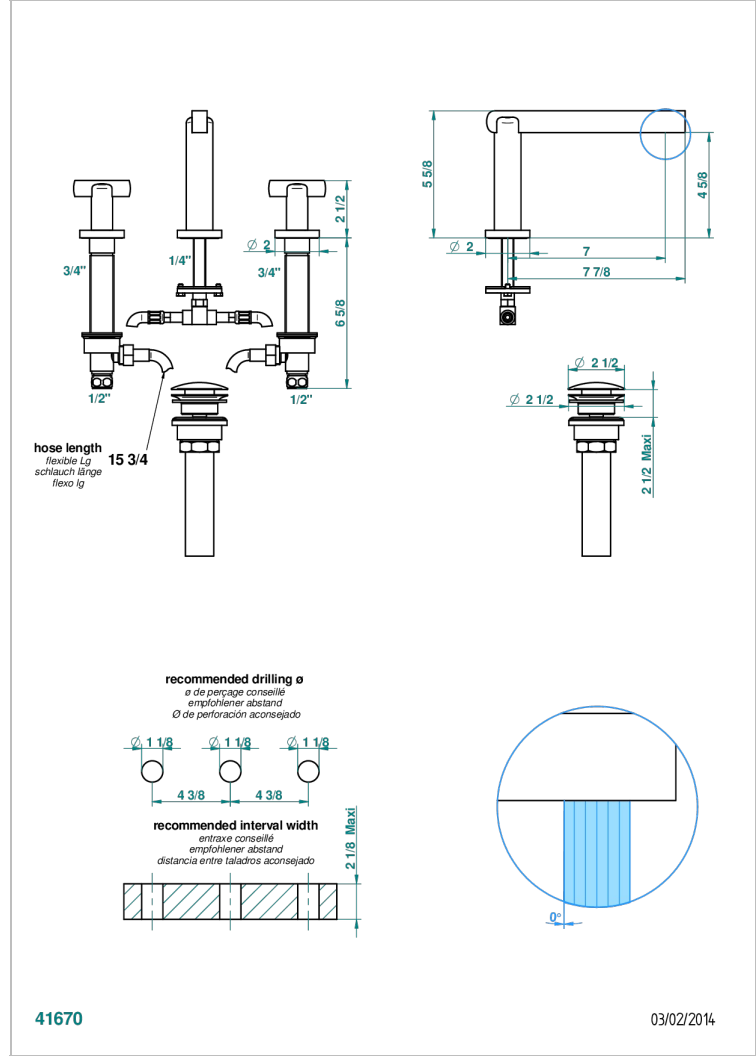

LE 11 BY ALBERTO PINTO

U2A-151M/US

Widespread lavatory set with drain for 1 1/4" + countertop

CHARACTERISTIC

- Le 11 by Alberto Pinto
- Widespread lavatory set with drain for 1 1/4" + countertop

TECHNICAL SPECS

- Recommandé : 3 bars (max. 5 bars) - Advised : 43,5 psi (max. 72 psi)
- 5,7 l/min à 3 bars (1.5 gpm at 43.5 psi)
- 1.2 gpm on demand in accordance with California's rules

AVAILABLE FINITIONS

Black nickel - D24
Blush PVD - H62
Brass color PVD - H49
Brown bronze color PVD - F33
Chrome polished - A02
Chrome polished / gold polished - G02