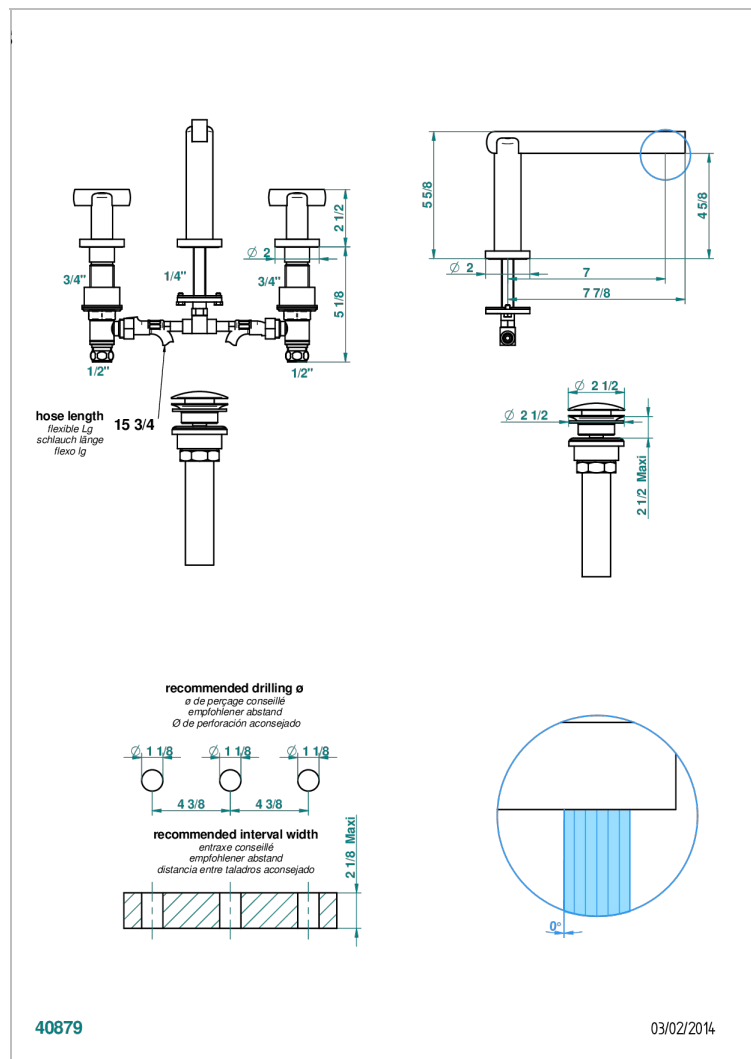

LE 11 BY ALBERTO PINTO

U2A-151/US

Widespread lavatory set with drain

THG[®]
PARIS

CHARACTERISTIC

- Le 11 by Alberto Pinto
- Widespread lavatory set with drain

TECHNICAL SPECS

- Recommandé : 3 bars (max. 5 bars) - Advised : 43,5 psi (max. 72 psi)
- 5,7 l/min à 3 bars (1.5 gpm at 43.5 psi)
- 1.2 gpm on demand in accordance with California's rules